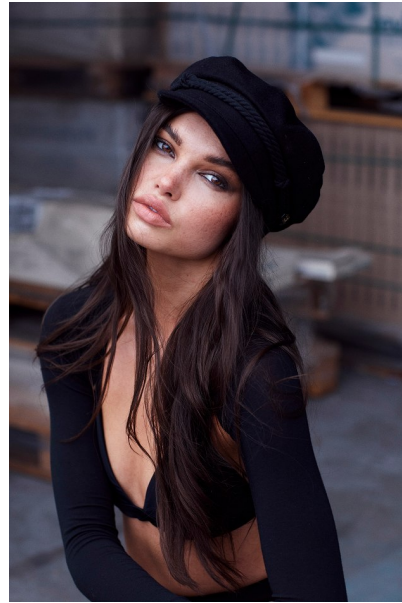

BRI CHEN

Height 5'8" / 173cm

Bust 32" / 81cm Waist 24.5" / 62cm Hips 36" / 91cm Shoes 7 US / 38 EU / 5 UK

Hair Dark Brown Eyes Brown

anm
MANAGEMENT

1159 Dundas St. E, #148 Toronto, ON M4M 3N9

Email: info@anm-mgmt.com Tel: 1.416.792.0357

www.anm-mgmt.com

BRI CHEN

Height 5'8" / 173cm

Bust 32" / 81cm Waist 24.5" / 62cm Hips 36" / 91cm Shoes 7 US / 38 EU / 5 UK

Hair Dark Brown Eyes Brown

anm
MANAGEMENT

1159 Dundas St. E, #148 Toronto, ON M4M 3N9
Email: info@anm-mgmt.com Tel: 1.416.792.0357
www.anm-mgmt.com