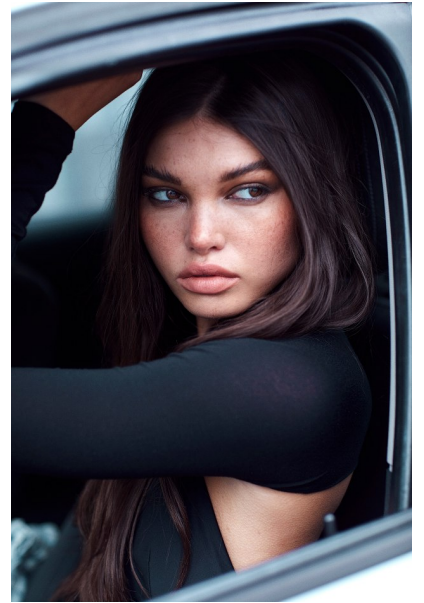

BRI CHEN

Height 5'8" / 173cm

Bust 32" / 81cm Waist 24.5" / 62cm Hips 36" / 91cm Shoes 7 US / 38 EU / 5 UK

Hair Dark Brown Eyes Brown

anm
MANAGEMENT

1159 Dundas St. E, #148 Toronto, ON M4M 3N9

Email: info@anm-mgmt.com Tel: 1.416.792.0357

www.anm-mgmt.com

BRI CHEN

Height 5'8" / 173cm

Bust 32" / 81cm Waist 24.5" / 62cm Hips 36" / 91cm Shoes 7 US / 38 EU / 5 UK

Hair Dark Brown Eyes Brown

anm
MANAGEMENT

1159 Dundas St. E, #148 Toronto, ON M4M 3N9
Email: info@anm-mgmt.com Tel: 1.416.792.0357
www.anm-mgmt.com