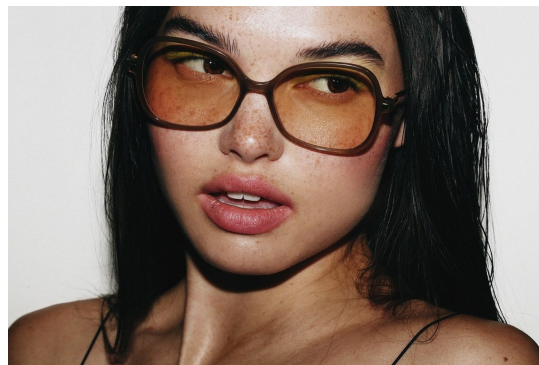

BRI CHEN

Height 5'8" / 173cm

Bust 32" / 81cm Waist 24.5" / 62cm Hips 36" / 91cm Shoes 7 US / 38 EU / 5 UK

Hair *Dark Brown* Eyes *Brown*

anm
MANAGEMENT

1159 Dundas St. E, #148 Toronto, ON M4M 3N9
Email: info@anm-mgmt.com Tel: 1.416.792.0357
www.anm-mgmt.com