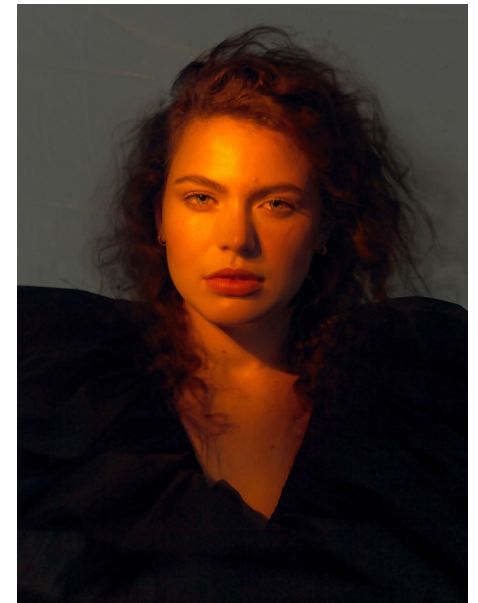

SAMANTHA LEVIN

Height 5'9" / 175cm

Bust 41.5" / 106cm Waist 34.5" / 88cm Hips 46" / 117cm Dress 12 - 14 US / 42 - 44 EU / 14 - 16

UK Shoes 11 US / 42 EU / 7.5 UK

Hair Dark Brown Eyes Blue / Green

anm
MANAGEMENT

1159 Dundas St. E, #148 Toronto, ON M4M 3N9
Email: info@anm-mgmt.com Tel: 1.416.792.0357
www.anm-mgmt.com