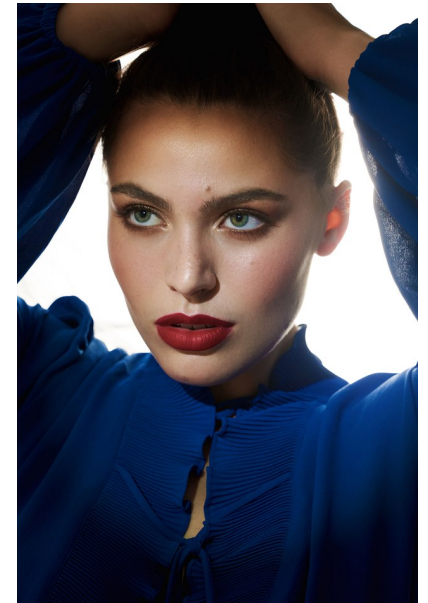

SAMANTHA LEVIN

Height 5'9" / 175cm

Bust 41.5" / 106cm Waist 34.5" / 88cm Hips 46" / 117cm Dress 12 - 14 US / 42 - 44 EU / 14 - 16

UK Shoes 11 US / 42 EU / 7.5 UK

Hair Dark Brown Eyes Blue / Green

anm
MANAGEMENT

1159 Dundas St. E, #148 Toronto, ON M4M 3N9
Email: info@anm-mgmt.com Tel: 1.416.792.0357
www.anm-mgmt.com