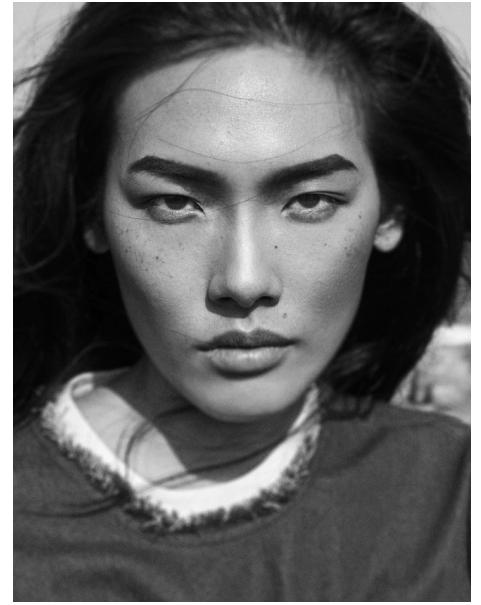

CHIN CHIN HSU

Height 5'9.5" / 176cm

Bust 32.5" / 82cm Waist 24" / 61cm Hips 35" / 89cm Shoes 8 US / 39 EU / 6 UK

Hair Dark Brown Eyes Brown

1159 Dundas St. E, #148 Toronto, ON M4M 3N9
Email: info@anm-mgmt.com Tel: 1.416.792.0357

www.anm-mgmt.com