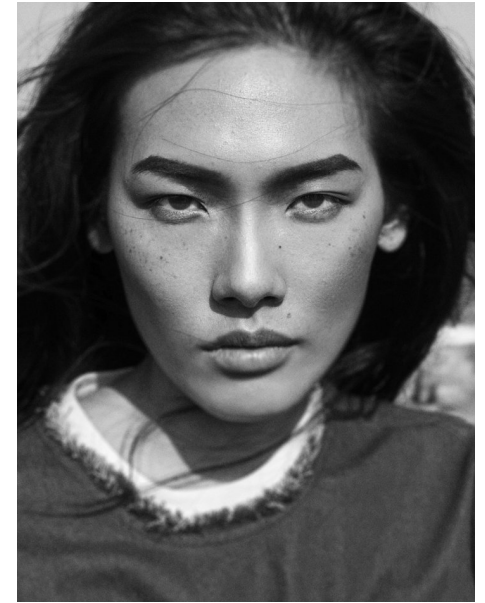

CHIN CHIN HSU

Height 5'9.5" / 176cm

Bust 32.5" / 82cm Waist 24" / 61cm Hips 35" / 89cm Shoes 8 US / 39 EU / 6 UK

Hair Dark Brown Eyes Brown

anm
MANAGEMENT

1159 Dundas St. E, #148 Toronto, ON M4M 3N9
Email: info@anm-mgmt.com Tel: 1.416.792.0357
www.anm-mgmt.com