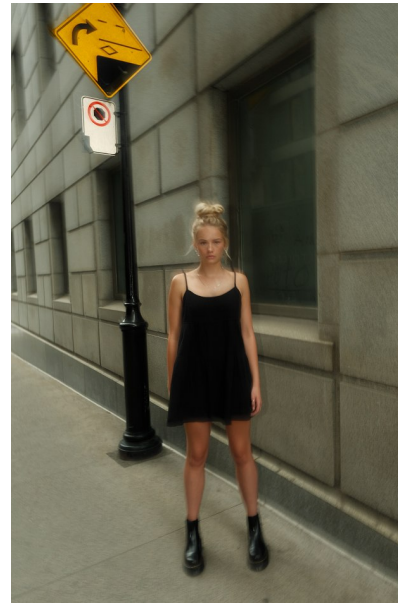

## JOVIE MOHLE

Height 5'9.5" / 176cm

Bust 33" / 84cm Waist 25" / 64cm Hips 36" / 92cm Dress 2 - 4 US / 32 - 34 EU / 4 - 6

UK Shoes 9 US / 40 EU / 6.5 UK

Hair *Blonde* Eyes *Blue*

**anm**  
MANAGEMENT

1159 Dundas St. E, #148 Toronto, ON M4M 3N9