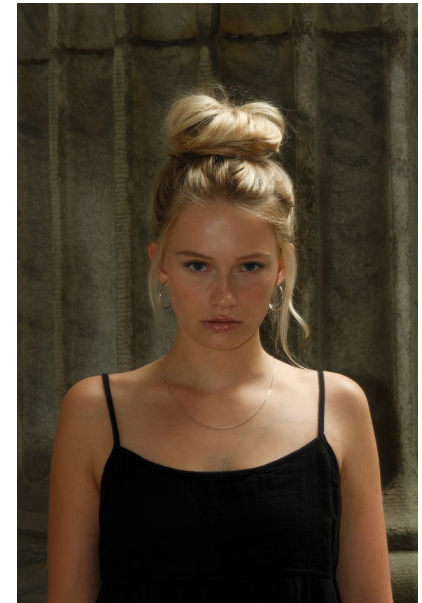

## JOVIE MOHLE

Height 5'9.5" / 176cm

Bust 33" / 84cm Waist 25" / 64cm Hips 36" / 92cm Dress 2 - 4 US / 32 - 34 EU / 4 - 6

UK Shoes 9 US / 40 EU / 6.5 UK

Hair *Blonde* Eyes *Blue*

**anm**  
MANAGEMENT

1159 Dundas St. E, #148 Toronto, ON M4M 3N9