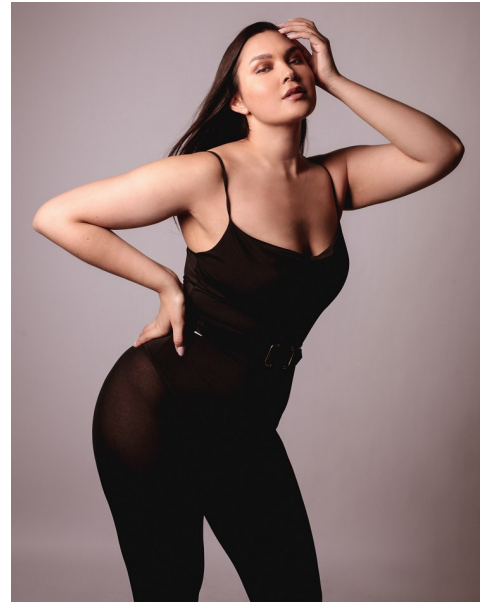

TAMORA MCLEMORE

Height 5'11.5" / 182cm

Bust 42" / 107cm Cup D Waist 34" / 86cm Hips 45.5" / 115cm Dress 14 US / 44 EU / 16 UK Shoes 11 US / 42 EU / 7.5 UK

Hair Dark Brown Eyes Brown

anm
MANAGEMENT

1159 Dundas St. E, #148 Toronto, ON M4M 3N9
Email: info@anm-mgmt.com Tel: 1.416.792.0357
www.anm-mgmt.com