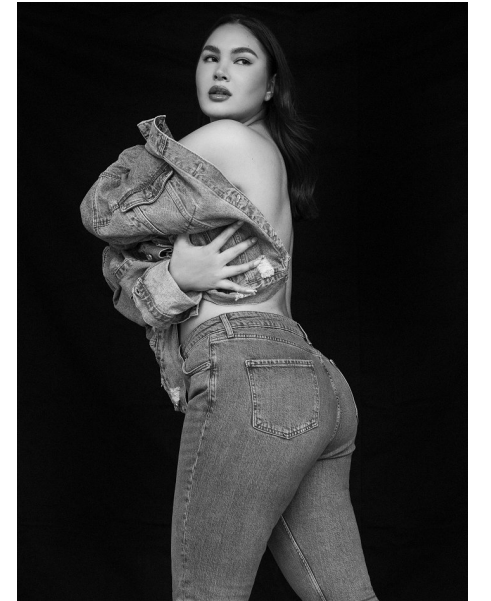

TAMORA MCLEMORE

Height 5'11.5" / 182cm

Bust 42" / 107cm Cup D Waist 34" / 86cm Hips 45.5" / 115cm Dress 14 US / 44 EU / 16

UK Shoes 11 US / 42 EU / 7.5 UK

Hair Dark Brown Eyes Brown

anm
MANAGEMENT

1159 Dundas St. E, #148 Toronto, ON M4M 3N9
Email: info@anm-mgmt.com Tel: 1.416.792.0357

www.anm-mgmt.com