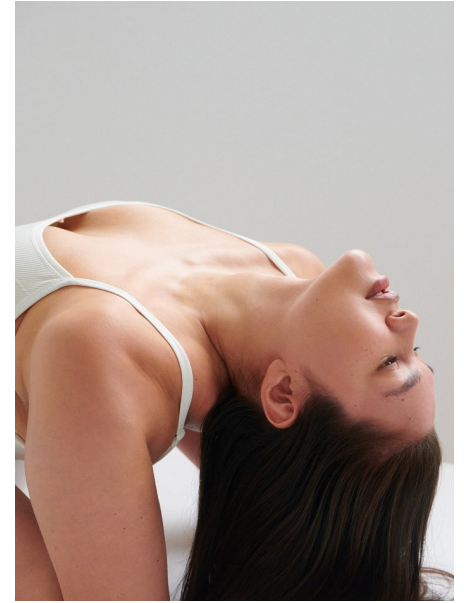

TAMORA MCLEMORE

Height 5'11.5" / 182cm

Bust 42" / 107cm Cup D Waist 34" / 86cm Hips 45.5" / 115cm Dress 14 US / 44 EU / 16

UK Shoes 11 US / 42 EU / 7.5 UK

Hair Dark Brown Eyes Brown

anm
MANAGEMENT

1159 Dundas St. E, #148 Toronto, ON M4M 3N9

Email: info@anm-mgmt.com Tel: 1.416.792.0357

www.anm-mgmt.com