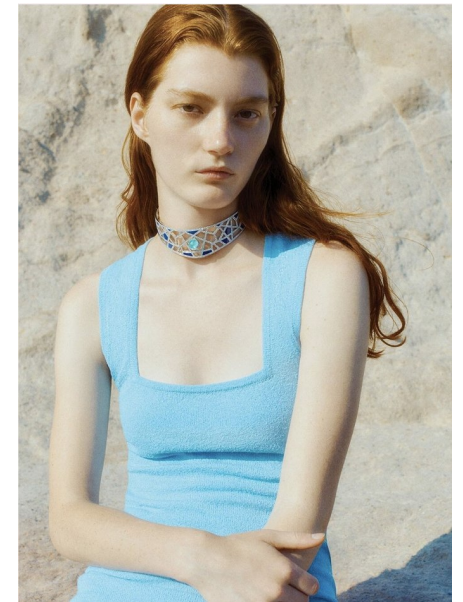

ZOE HEAD

Height 5'8" / 173cm

Bust 30" / 76cm Waist 24" / 61cm Hips 34.5" / 87cm Shoes 8 US / 39 EU / 6 UK

Hair Dark Red Eyes Hazel

anm
MANAGEMENT

1159 Dundas St. E, #148 Toronto, ON M4M 3N9
Email: info@anm-mgmt.com Tel: 1.416.792.0357
www.anm-mgmt.com