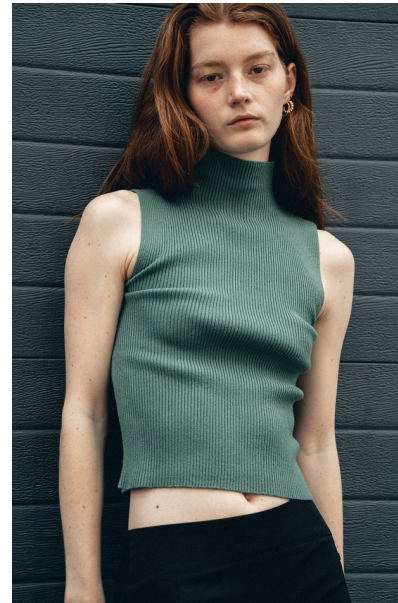

ZOE HEAD

Height 5'8" / 173cm

Bust 30" / 76cm Waist 24" / 61cm Hips 34.5" / 87cm Shoes 8 US / 39 EU / 6 UK

Hair Dark Red Eyes Hazel

anm
MANAGEMENT

1159 Dundas St. E, #148 Toronto, ON M4M 3N9
Email: info@anm-mgmt.com Tel: 1.416.792.0357
www.anm-mgmt.com