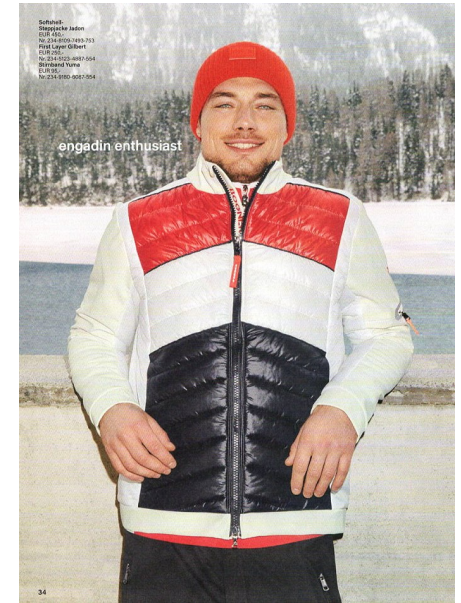

MAX GOMBOCZ

Height 6'1.5" / 187cm

Chest 40" / 102cm Waist 32.5" / 82cm Suit 42" / 106cm / 52 Shoes 9.5 US / 43 EU / 9 UK

Hair Brown Eyes Blue

anm
MANAGEMENT

1159 Dundas St. E, #148 Toronto, ON M4M 3N9
Email: info@anm-mgmt.com Tel: 1.416.792.0357

www.anm-mgmt.com

MAX GOMBOCZ

Height 6'1.5" / 187cm

Chest 40" / 102cm Waist 32.5" / 82cm Suit 42" / 106cm / 52 Shoes 9.5 US / 43 EU / 9 UK

Hair Brown Eyes Blue

anm
MANAGEMENT

1159 Dundas St. E, #148 Toronto, ON M4M 3N9