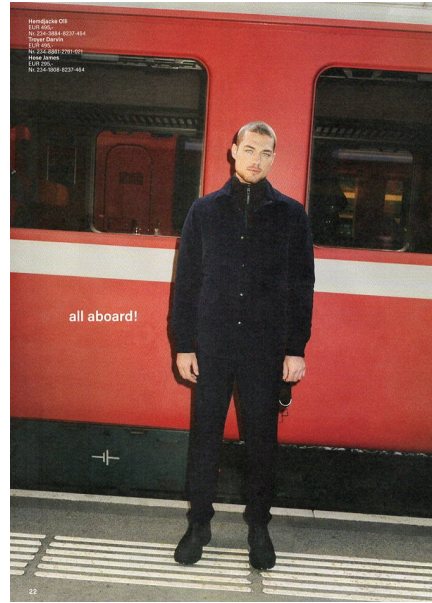

MAX GOMBOCZ

Height 6'1.5" / 187cm

Chest 40" / 102cm Waist 32.5" / 82cm Suit 42" / 106cm / 52 Shoes 9.5 US / 43 EU / 9 UK

Hair Brown Eyes Blue

anm

MANAGEMENT

1159 Dundas St. E, #148 Toronto, ON M4M 3N9

Email: info@anm-mgmt.com Tel: 1.416.792.0357

www.anm-mgmt.com