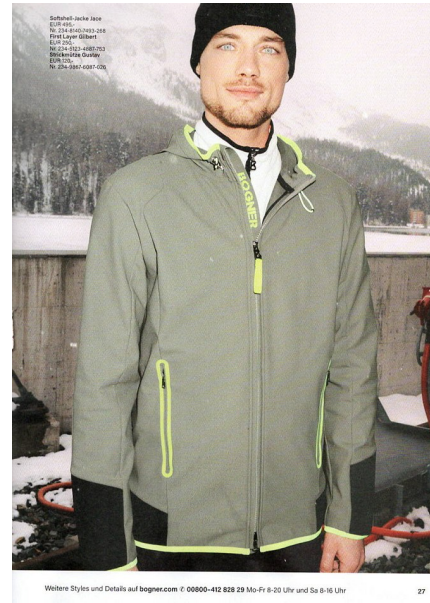

MAX GOMBOCZ

Height 6'1.5" / 187cm

Chest 40" / 102cm Waist 32.5" / 82cm Suit 42" / 106cm / 52 Shoes 9.5 US / 43 EU / 9 UK

Hair Brown Eyes Blue

anm
MANAGEMENT

1159 Dundas St. E, #148 Toronto, ON M4M 3N9
Email: info@anm-mgmt.com Tel: 1.416.792.0357

www.anm-mgmt.com

MAX GOMBOCZ

Height 6'1.5" / 187cm

Chest 40" / 102cm Waist 32.5" / 82cm Suit 42" / 106cm / 52 Shoes 9.5 US / 43 EU / 9 UK

Hair Brown Eyes Blue

anm
MANAGEMENT

1159 Dundas St. E, #148 Toronto, ON M4M 3N9