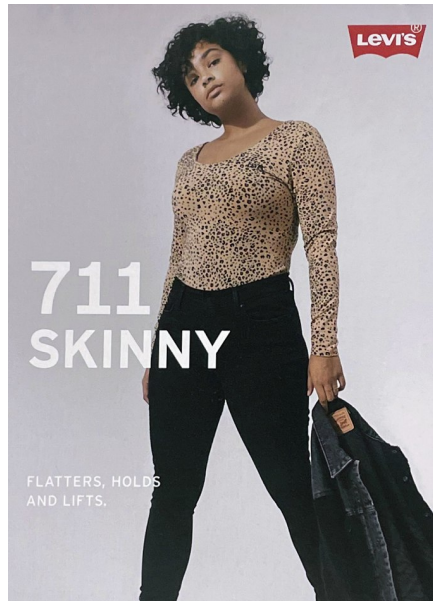

AIYANA LEWIS

Height 5'6" / 168cm

Bust 34" / 86cm Cup D Waist 29" / 74cm Hips 42.5" / 108cm Dress 6 US / 36 EU / 8

UK Shoes 8 US / 39 EU / 6 UK

Hair Dark Brown Eyes Brown

anm
MANAGEMENT

1159 Dundas St. E, #148 Toronto, ON M4M 3N9

Email: info@anm-mgmt.com Tel: 1.416.792.0357

www.anm-mgmt.com

AIYANA LEWIS

Height 5'6" / 168cm

Bust 34" / 86cm Cup D Waist 29" / 74cm Hips 42.5" / 108cm Dress 6 US / 36 EU / 8

UK Shoes 8 US / 39 EU / 6 UK

Hair Dark Brown Eyes Brown