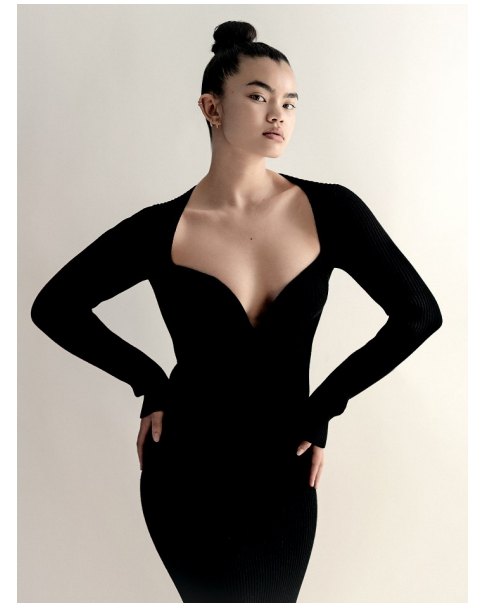

## ALEXIS HOFFMAN

Height 5'8" / 173cm

Bust 36" / 92cm Cup B Waist 28" / 71cm Hips 40" / 101cm Dress 6 - 8 US / 36 - 38 EU / 8 - 10

UK Shoes 9 US / 40 EU / 6.5 UK

Hair Brown Eyes Brown

**anm**  
MANAGEMENT

1159 Dundas St. E, #148 Toronto, ON M4M 3N9