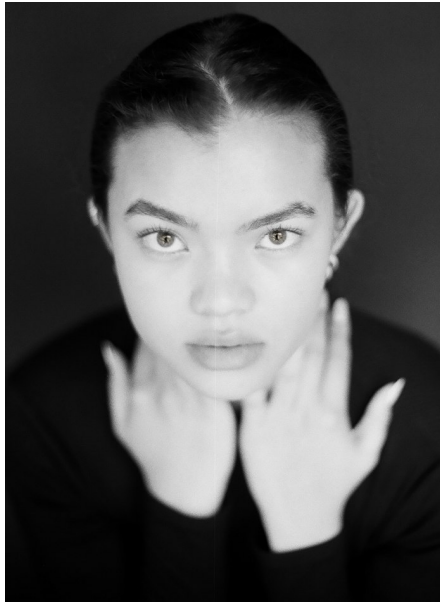

ALEXIS HOFFMAN

Height 5'8" / 173cm

Bust 36" / 92cm Cup B Waist 28" / 71cm Hips 40" / 101cm Dress 6 - 8 US / 36 - 38 EU / 8 - 10

UK Shoes 9 US / 40 EU / 6.5 UK

Hair Brown Eyes Brown

anm
MANAGEMENT

1159 Dundas St. E, #148 Toronto, ON M4M 3N9

Email: info@anm-mgmt.com Tel: 1.416.792.0357

www.anm-mgmt.com