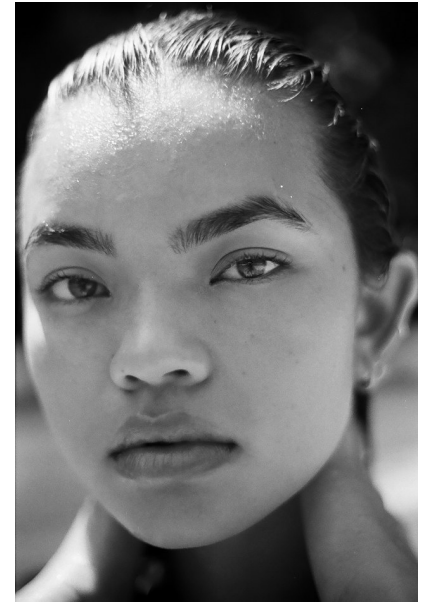

ALEXIS HOFFMAN

Height 5'8" / 173cm

Bust 36" / 92cm Cup B Waist 28" / 71cm Hips 40" / 101cm Dress 6 - 8 US / 36 - 38 EU / 8 - 10

UK Shoes 9 US / 40 EU / 6.5 UK

Hair Brown Eyes Brown

anm
MANAGEMENT

1159 Dundas St. E, #148 Toronto, ON M4M 3N9

Email: info@anm-mgmt.com Tel: 1.416.792.0357

www.anm-mgmt.com