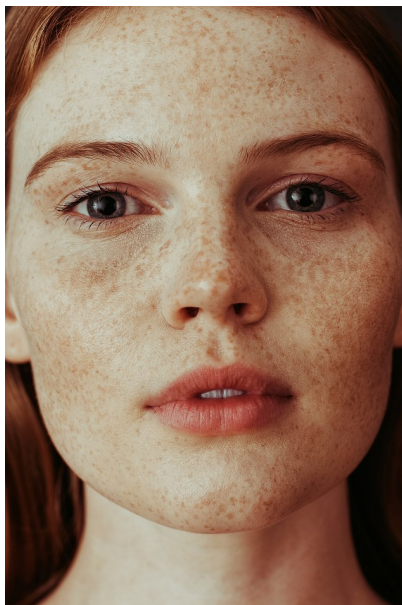

SAVANNAH SMITH

Height 5'8" / 173cm

Bust 33" / 84cm Cup A Waist 26" / 66cm Hips 37" / 94cm Shoes 8 US / 39 EU / 6 UK

Hair Strawberry Blonde Eyes Blue

anm
MANAGEMENT

1159 Dundas St. E, #148 Toronto, ON M4M 3N9

Email: info@anm-mgmt.com Tel: 1.416.792.0357

www.anm-mgmt.com