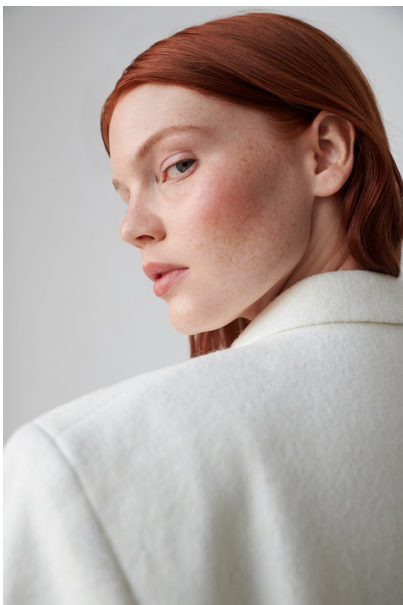

SAVANNAH SMITH

Height 5'8" / 173cm

Bust 33" / 84cm Cup A Waist 26" / 66cm Hips 37" / 94cm Shoes 8 US / 39 EU / 6 UK

Hair Strawberry Blonde Eyes Blue

anm
MANAGEMENT

1159 Dundas St. E, #148 Toronto, ON M4M 3N9

Email: info@anm-mgmt.com Tel: 1.416.792.0357

www.anm-mgmt.com