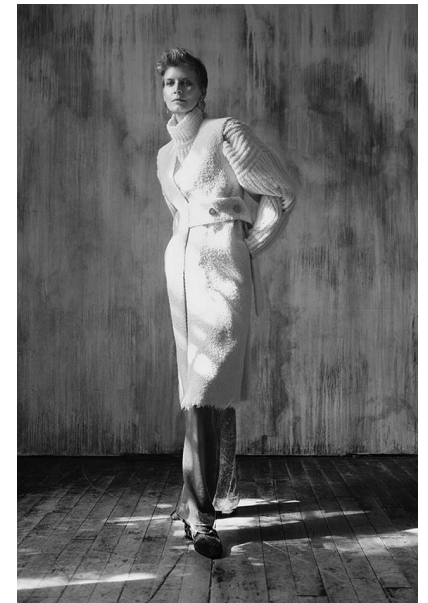

LAROE GOVEIA

Height 5'10.5" / 179cm

Bust 36" / 91cm Cup B Waist 29" / 74cm Hips 37.5" / 95cm Dress 6 US / 36 EU / 8

UK Shoes 9.5 US / 40.5 EU / 7 UK

Hair Grey Eyes Blue

anm
MANAGEMENT

1159 Dundas St. E, #148 Toronto, ON M4M 3N9

Email: info@anm-mgmt.com Tel: 1.416.792.0357

www.anm-mgmt.com