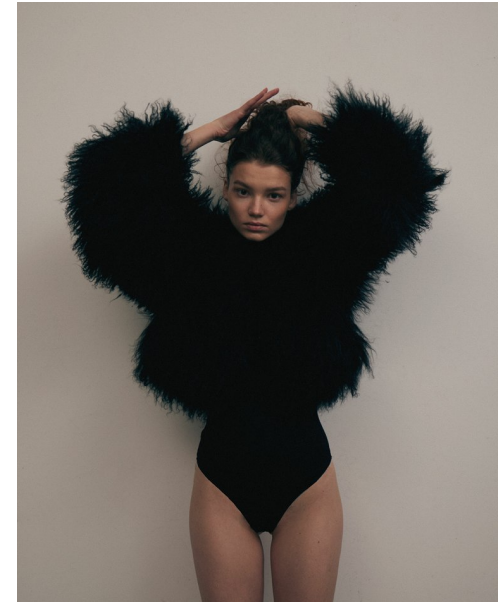

LIZA KOROL

Height 5'11" / 180cm

Bust 31.5" / 80cm Cup A Waist 23.5" / 60cm Hips 35.5" / 90cm Dress 0 - 2 US / 30 - 32 EU / 2 - 4 UK Shoes 8 US / 39 EU / 6 UK

Hair Auburn Red Eyes Brown

anm
MANAGEMENT

1159 Dundas St. E, #148 Toronto, ON M4M 3N9
Email: info@anm-mgmt.com Tel: 1.416.792.0357
www.anm-mgmt.com