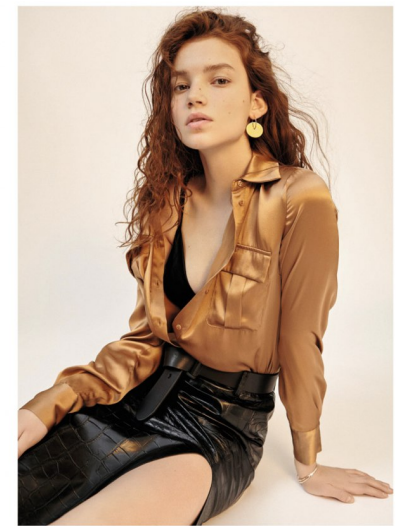

- 4 UK Shoes 8 US / 39 EU / 6 UK

Hair Auburn Red Eyes Brown

anm
MANAGEMENT

1159 Dundas St. E, #148 Toronto, ON M4M 3N9

Email: info@anm-mgmt.com Tel: 1.416.792.0357

www.anm-mgmt.com

LIZA KOROL

Height 5'11" / 180cm