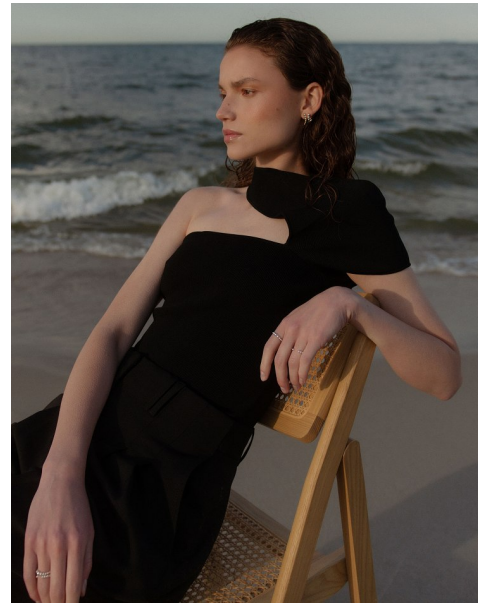

LIZA KOROL

Height 5'11" / 180cm

Bust 31.5" / 80cm Cup A Waist 23.5" / 60cm Hips 35.5" / 90cm Dress 0 - 2 US / 30 - 32 EU / 2 - 4 UK Shoes 8 US / 39 EU / 6 UK

Hair Auburn Red Eyes Brown

anm
MANAGEMENT

1159 Dundas St. E, #148 Toronto, ON M4M 3N9
Email: info@anm-mgmt.com Tel: 1.416.792.0357
www.anm-mgmt.com