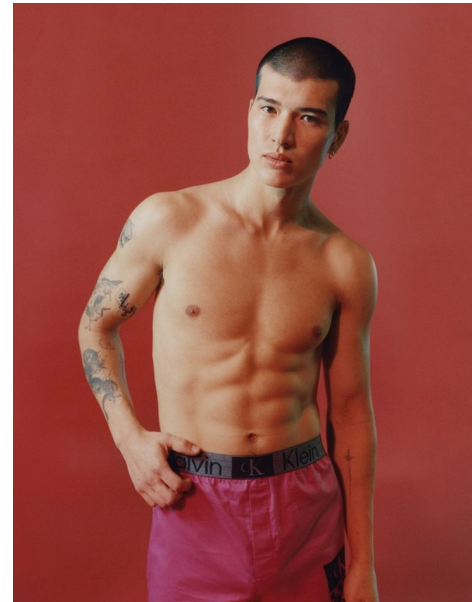

# PATRICK MEYNARD

Height 6'0" / 183cm

Chest 38" / 96cm Waist 31" / 79cm Inseam 32" / 81cm Shoes 9.5 US / 43 EU / 9 UK

Hair Brown Eyes Brown

## PATRICK MEYNARD

Height 6'0" / 183cm

Chest 38" / 96cm Waist 31" / 79cm Inseam 32" / 81cm Shoes 9.5 US / 43 EU / 9 UK

Hair Brown Eyes Brown

**anm**  
MANAGEMENT

1159 Dundas St. E, #148 Toronto, ON M4M 3N9