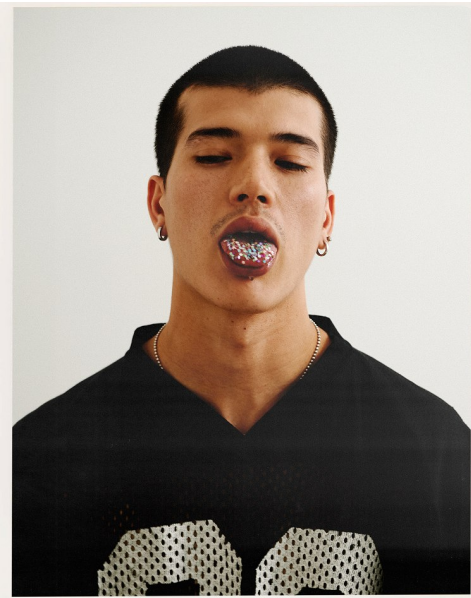

PATRICK MEYNARD

Height 6'0" / 183cm

Chest 38" / 96cm Waist 31" / 79cm Inseam 32" / 81cm Shoes 9.5 US / 43 EU / 9 UK

Hair *Brown* Eyes *Brown*

anm
MANAGEMENT

1159 Dundas St. E, #148 Toronto, ON M4M 3N9
Email: info@anm-mgmt.com Tel: 1.416.792.0357
www.anm-mgmt.com