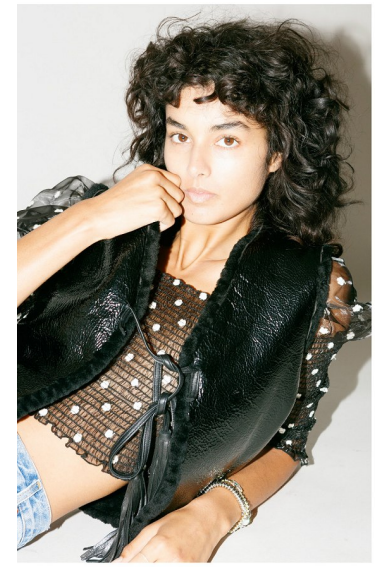

SHANALI MARTIN

Height 5'11" / 180cm

Bust 33" / 84cm Waist 24.5" / 62cm Hips 35.5" / 90cm Dress 8 US / 38 EU / 10 UK Shoes 9.5

US / 40.5 EU / 7 UK

Hair Black Eyes Brown

anm
MANAGEMENT

1159 Dundas St. E, #148 Toronto, ON M4M 3N9

Email: info@anm-mgmt.com Tel: 1.416.792.0357

www.anm-mgmt.com