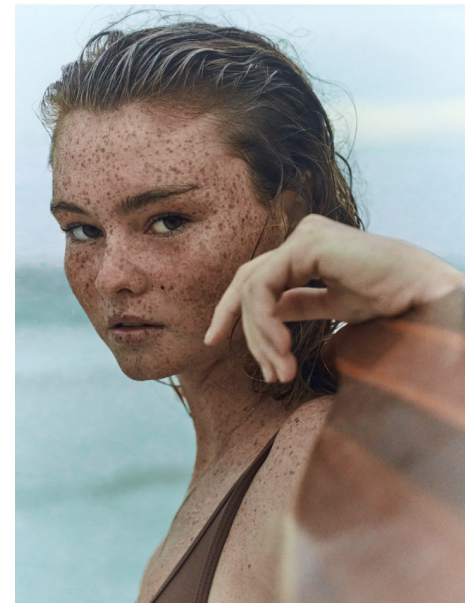

SYDNEY HOEVEL

Height 5'8" / 173cm

Bust 32" / 81cm Cup B Waist 24" / 61cm Hips 35.5" / 90cm Dress 0 - 2 US / 30 - 32 EU / 2 - 4

UK Shoes 8 US / 39 EU / 6 UK

Hair Strawberry Blonde Eyes Brown

anm
MANAGEMENT

1159 Dundas St. E, #148 Toronto, ON M4M 3N9
Email: info@anm-mgmt.com Tel: 1.416.792.0357

www.anm-mgmt.com

SYDNEY HOEVEL

Height 5'8" / 173cm

Bust 32" / 81cm Cup B Waist 24" / 61cm Hips 35.5" / 90cm Dress 0 - 2 US / 30 - 32 EU / 2 - 4

UK Shoes 8 US / 39 EU / 6 UK

Hair Strawberry Blonde Eyes Brown