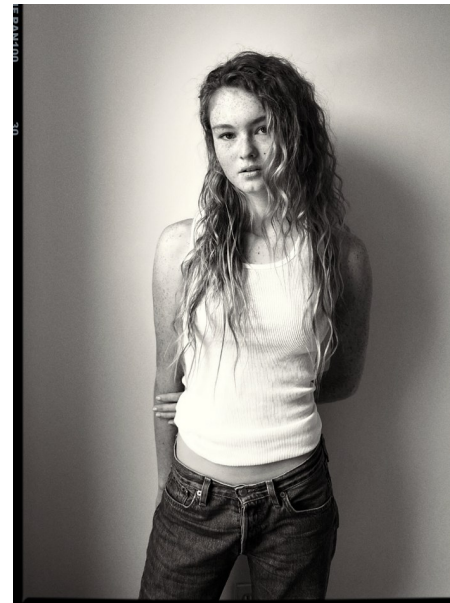

SYDNEY HOEVEL

Height 5'8" / 173cm

Bust 32" / 81cm Cup B Waist 24" / 61cm Hips 35.5" / 90cm Dress 0 - 2 US / 30 - 32 EU / 2 - 4

UK Shoes 8 US / 39 EU / 6 UK

Hair Strawberry Blonde Eyes Brown

anm
MANAGEMENT

1159 Dundas St. E, #148 Toronto, ON M4M 3N9
Email: info@anm-mgmt.com Tel: 1.416.792.0357

www.anm-mgmt.com

SYDNEY HOEVEL

Height 5'8" / 173cm

Bust 32" / 81cm Cup B Waist 24" / 61cm Hips 35.5" / 90cm Dress 0 - 2 US / 30 - 32 EU / 2 - 4

UK Shoes 8 US / 39 EU / 6 UK

Hair Strawberry Blonde Eyes Brown