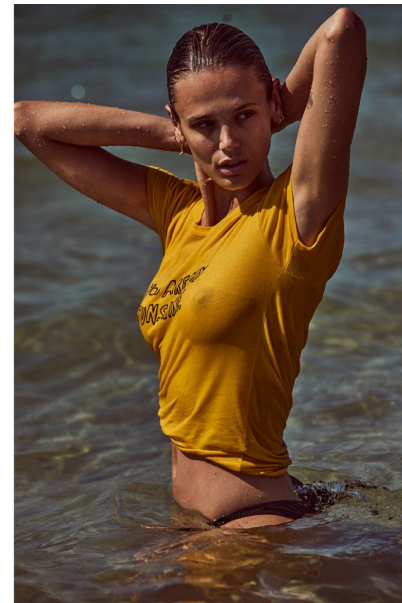

MARLOES STEVENS

Height 5'9" / 175cm

Bust 33" / 84cm Cup B Waist 23" / 59cm Hips 34" / 86cm Dress 0 US / 30 EU / 2 UK Shoes 7

US / 38 EU / 5 UK

Hair Blonde Eyes Grey

anm

MANAGEMENT

1159 Dundas St. E, #148 Toronto, ON M4M 3N9

Email: info@anm-mgmt.com Tel: 1.416.792.0357

www.anm-mgmt.com