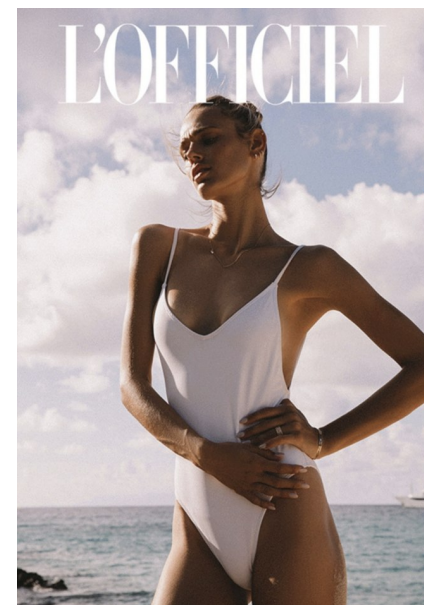

MARLOES STEVENS

Height 5'9" / 175cm

Bust 33" / 84cm Cup B Waist 23" / 59cm Hips 34" / 86cm Dress 0 US / 30 EU / 2 UK Shoes 7

US / 38 EU / 5 UK

Hair Blonde Eyes Grey

anm
MANAGEMENT

1159 Dundas St. E, #148 Toronto, ON M4M 3N9
Email: info@anm-mgmt.com Tel: 1.416.792.0357
www.anm-mgmt.com