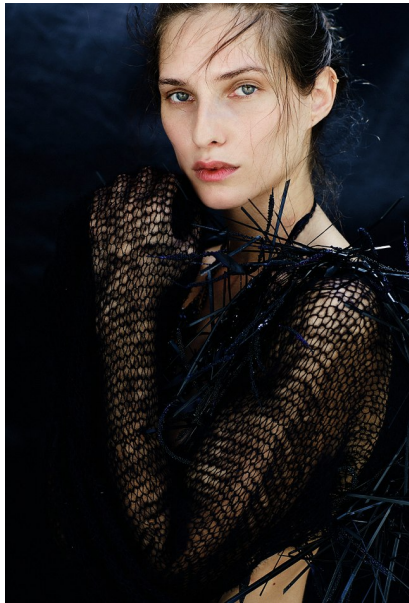

KELSEY VAN MOOK

Height 5'10" / 178cm

Bust 34" / 86cm Cup B Waist 26" / 66cm Hips 38" / 96cm Dress 6 - 8 US / 36 - 38 EU / 8 - 10

UK Shoes 9.5 US / 40.5 EU / 7 UK

Hair Brown Eyes Green

anm
MANAGEMENT

1159 Dundas St. E, #148 Toronto, ON M4M 3N9

Email: info@anm-mgmt.com Tel: 1.416.792.0357

www.anm-mgmt.com

KELSEY VAN MOOK

Height 5'10" / 178cm

Bust 34" / 86cm Cup B Waist 26" / 66cm Hips 38" / 96cm Dress 6 - 8 US / 36 - 38 EU / 8 - 10

UK Shoes 9.5 US / 40.5 EU / 7 UK