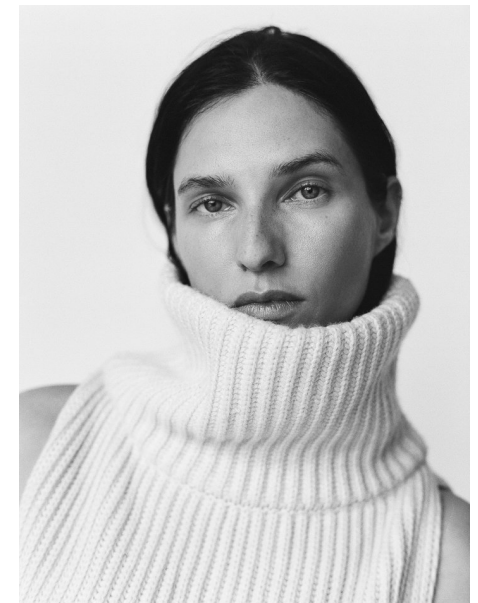

KELSEY VAN MOOK

Height 5'10" / 178cm

Bust 34" / 86cm Cup B Waist 26" / 66cm Hips 38" / 96cm Dress 6 - 8 US / 36 - 38 EU / 8 - 10

UK Shoes 9.5 US / 40.5 EU / 7 UK

Hair Brown Eyes Green

anm
MANAGEMENT

1159 Dundas St. E, #148 Toronto, ON M4M 3N9
Email: info@anm-mgmt.com Tel: 1.416.792.0357
www.anm-mgmt.com