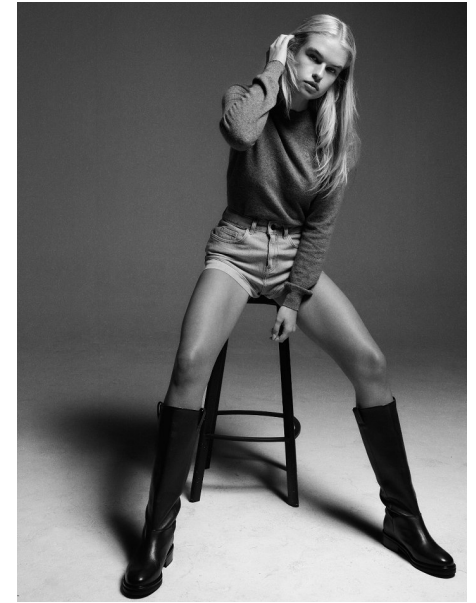

ABBY GARRETT

Height 5'7" / 170cm

Bust 32" / 81cm Cup C Waist 24" / 61cm Hips 35" / 89cm Dress 2 US / 32 EU / 4 UK Shoes 7

US / 38 EU / 5 UK

Hair Black Eyes Blue

anm
MANAGEMENT

1159 Dundas St. E, #148 Toronto, ON M4M 3N9

Email: info@anm-mgmt.com Tel: 1.416.792.0357

www.anm-mgmt.com