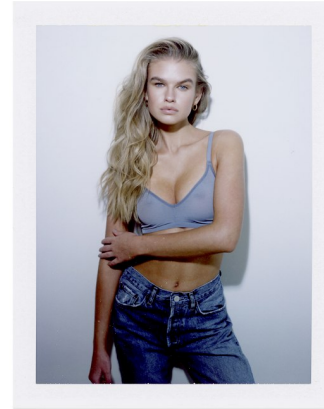

# ABBY GARRETT

Height 5'7" / 170cm

Bust 32" / 81cm Cup C Waist 24" / 61cm Hips 35" / 89cm Dress 2 US / 32 EU / 4 UK Shoes 7

US / 38 EU / 5 UK

Hair Black Eyes Blue

**anm**  
MANAGEMENT

1159 Dundas St. E, #148 Toronto, ON M4M 3N9