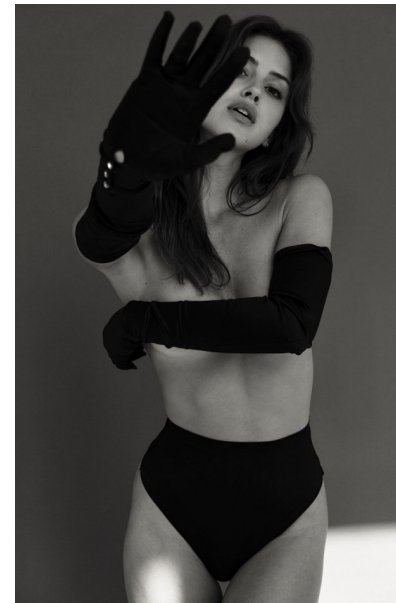

## GIGI PARIS

Height 5'8.5" / 174cm

Bust 32" / 81cm Cup C Waist 24" / 61cm Hips 35" / 89cm Dress 2 - 4 US / 32 - 34 EU / 4 - 6

UK Shoes 8 US / 39 EU / 6 UK

Hair Brown Eyes Brown

**anm**  
MANAGEMENT

1159 Dundas St. E, #148 Toronto, ON M4M 3N9