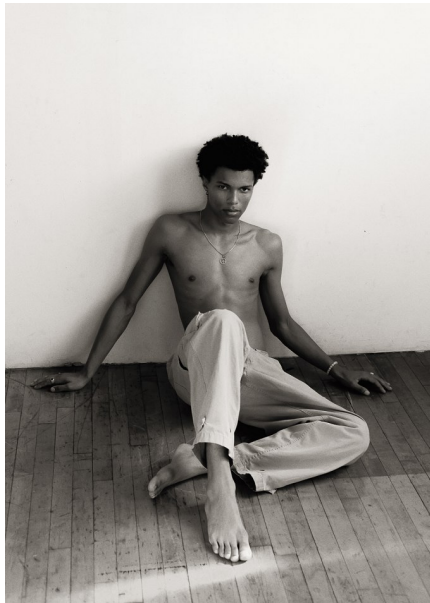

MARCEL ALEXANDER

Height 6'2" / 188cm

Chest 36" / 92cm Waist 30" / 76cm Inseam 32" / 81cm Suit 38" / 96cm / 48 Shoes 10 US / 44

EU / 9.5 UK

Hair Black Eyes Brown

anm
MANAGEMENT

1159 Dundas St. E, #148 Toronto, ON M4M 3N9
Email: info@anm-mgmt.com Tel: 1.416.792.0357
www.anm-mgmt.com