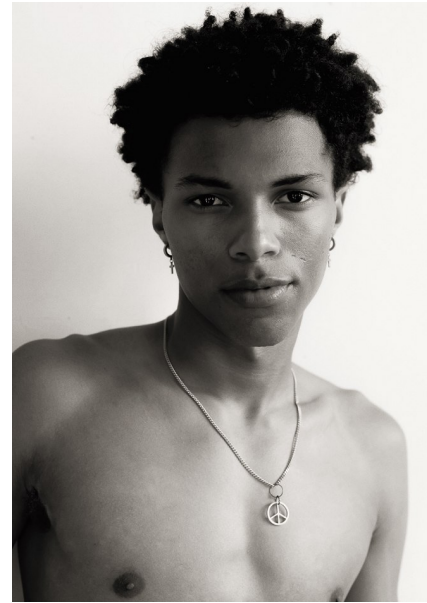

MARCEL ALEXANDER

Height 6'2" / 188cm

Chest 36" / 92cm Waist 30" / 76cm Inseam 32" / 81cm Suit 38" / 96cm / 48 Shoes 10 US / 44

EU / 9.5 UK

Hair Black Eyes Brown

anm
MANAGEMENT

1159 Dundas St. E, #148 Toronto, ON M4M 3N9
Email: info@anm-mgmt.com Tel: 1.416.792.0357
www.anm-mgmt.com