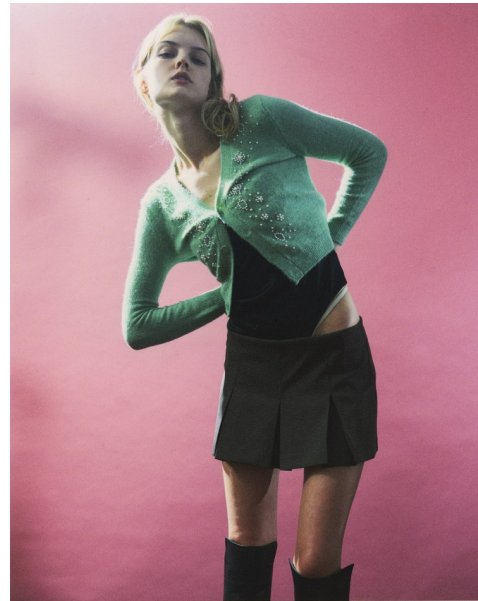

MAD MANNING

Height 6'0" / 183cm

Bust 32" / 81cm Waist 24" / 61cm Hips 34" / 86cm Dress 2 US / 32 EU / 4 UK Shoes 9 US / 40 EU / 6.5 UK

Hair Blonde Eyes Blue

anm
MANAGEMENT

1159 Dundas St. E, #148 Toronto, ON M4M 3N9
Email: info@anm-mgmt.com Tel: 1.416.792.0357
www.anm-mgmt.com