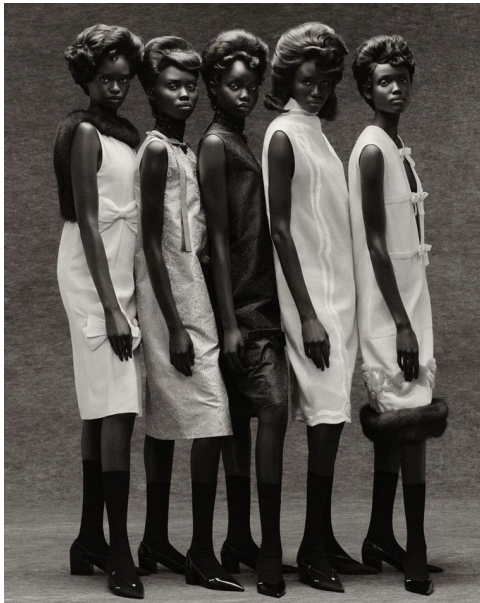

NYADORA JANY

Height 5'10.5" / 179cm

Bust 32" / 81cm Waist 23" / 58cm Hips 36" / 92cm Dress 4 US / 34 EU / 6 UK Shoes 9 US / 40 EU / 6.5 UK

Hair *Dark Brown* Eyes *Brown*

anm
MANAGEMENT

1159 Dundas St. E, #148 Toronto, ON M4M 3N9
Email: info@anm-mgmt.com Tel: 1.416.792.0357
www.anm-mgmt.com