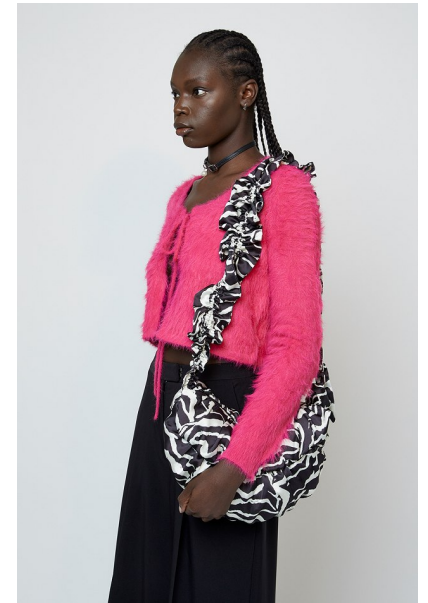

ADHEL LUAL

Height 5'10" / 178cm

Bust 34" / 86cm Waist 24.5" / 62cm Hips 35" / 89cm Dress 2 US / 32 EU / 4 UK Shoes 8.5

US / 25 EU / 7.5 UK(kids)

Hair Black Eyes Black

anm
MANAGEMENT

1159 Dundas St. E, #148 Toronto, ON M4M 3N9

Email: info@anm-mgmt.com Tel: 1.416.792.0357

www.anm-mgmt.com

ADHEL LUAL

Height 5'10" / 178cm

Bust 34" / 86cm Waist 24.5" / 62cm Hips 35" / 89cm Dress 2 US / 32 EU / 4 UK Shoes 8.5

US / 25 EU / 7.5 UK(kids)