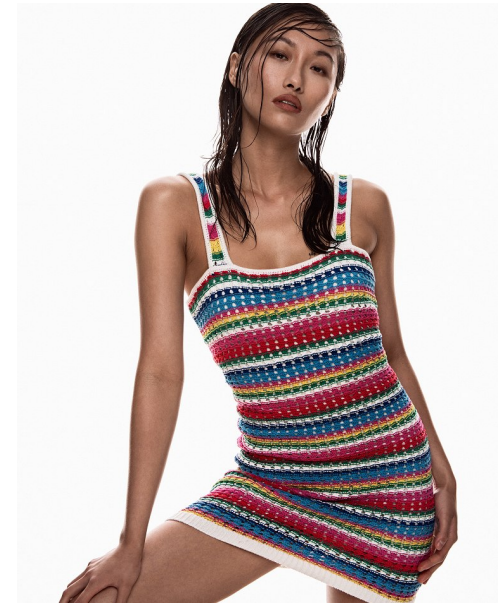

KWAN JO

Height 5'8" / 173cm

Bust 31" / 79cm Cup A Waist 26" / 66cm Hips 35" / 89cm Dress 4 US / 34 EU / 6 UK Shoes 9 US / 40 EU / 6.5 UK

Hair Dark Brown Eyes Brown

anm

MANAGEMENT

1159 Dundas St. E, #148 Toronto, ON M4M 3N9
Email: info@anm-mgmt.com Tel: 1.416.792.0357

www.anm-mgmt.com

KWAN JO

Height 5'8" / 173cm

Bust 31" / 79cm Cup A Waist 26" / 66cm Hips 35" / 89cm Dress 4 US / 34 EU / 6 UK Shoes 9 US / 40 EU / 6.5 UK

Hair Dark Brown Eyes Brown

anm
MANAGEMENT

1159 Dundas St. E, #148 Toronto, ON M4M 3N9
Email: info@anm-mgmt.com Tel: 1.416.792.0357
www.anm-mgmt.com