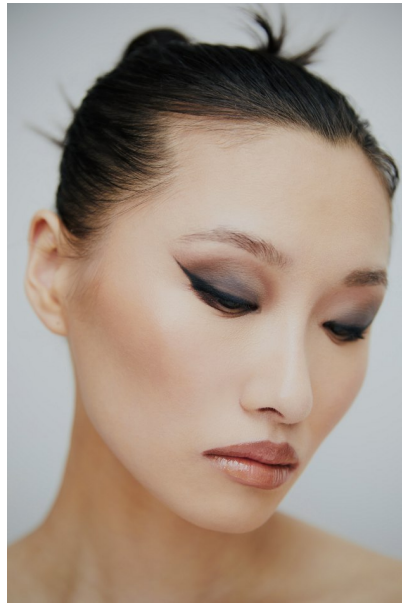

KWAN JO

Height 5'8" / 173cm

Bust 31" / 79cm Cup A Waist 26" / 66cm Hips 35" / 89cm Dress 4 US / 34 EU / 6 UK Shoes 9 US / 40 EU / 6.5 UK

Hair Dark Brown Eyes Brown

anm

MANAGEMENT

1159 Dundas St. E, #148 Toronto, ON M4M 3N9
Email: info@anm-mgmt.com Tel: 1.416.792.0357

www.anm-mgmt.com

KWAN JO

Height 5'8" / 173cm

Bust 31" / 79cm Cup A Waist 26" / 66cm Hips 35" / 89cm Dress 4 US / 34 EU / 6 UK Shoes 9 US / 40 EU / 6.5 UK

Hair Dark Brown Eyes Brown

anm
MANAGEMENT

1159 Dundas St. E, #148 Toronto, ON M4M 3N9
Email: info@anm-mgmt.com Tel: 1.416.792.0357
www.anm-mgmt.com