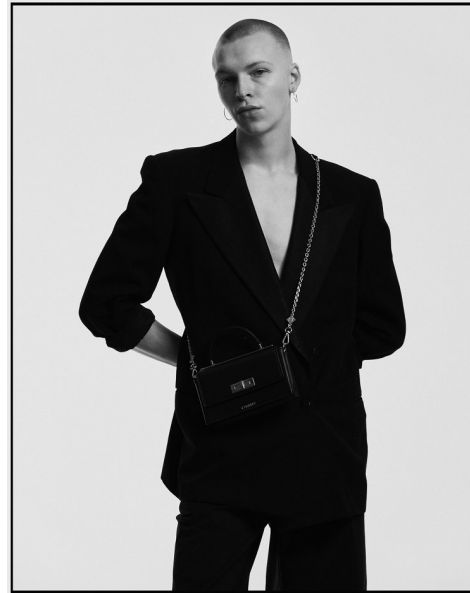

TOM MERCER

Height 6'2" / 188cm

Chest 35" / 89cm Waist 27" / 69cm Inseam 33" / 84cm Suit 38" / 96cm / 48 Shoes 11.5 US / 46

EU / 11 UK

Hair Dark Blonde Eyes Blue

anm
MANAGEMENT

1159 Dundas St. E, #148 Toronto, ON M4M 3N9

Email: info@anm-mgmt.com Tel: 1.416.792.0357

www.anm-mgmt.com