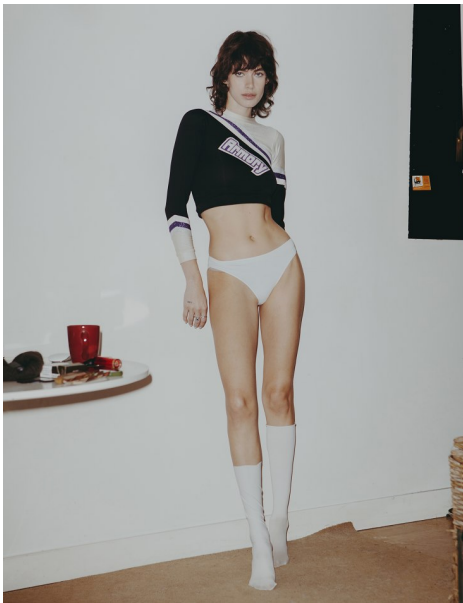

125

137

KELTIE STRAITH

Height 5'9" / 175cm

Bust 33" / 84cm Cup C Waist 25" / 64cm Hips 35" / 89cm Dress 0 - 2 US / 30 - 32 EU / 2 - 4

UK Shoes 9 US / 40 EU / 6.5 UK

Hair Brown Eyes Blue

anm
MANAGEMENT