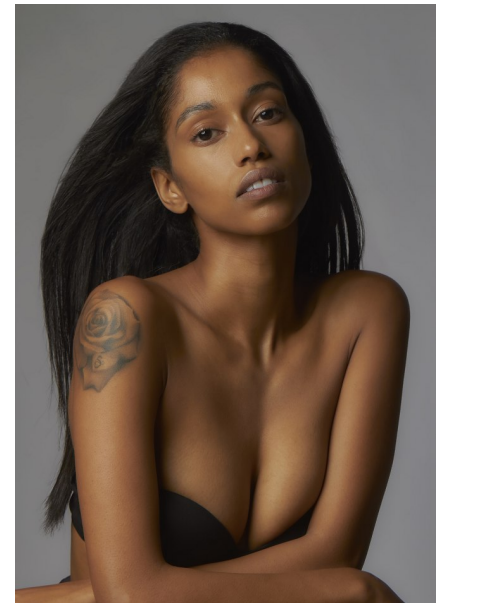

KIYANNA MASCALL

Height 5'7" / 170cm

Bust 33" / 84cm Waist 26.5" / 67cm Hips 37.5" / 95cm Dress 2 - 4 US / 32 - 34 EU / 4 - 6

UK Shoes 7.5 US / 38.5 EU / 5.5 UK

Hair *Dark Brown* Eyes *Brown*

anm
MANAGEMENT

1159 Dundas St. E, #148 Toronto, ON M4M 3N9

Email: info@anm-mgmt.com Tel: 1.416.792.0357

www.anm-mgmt.com

KIYANNA MASCALL

Height 5'7" / 170cm

Bust 33" / 84cm Waist 26.5" / 67cm Hips 37.5" / 95cm Dress 2 - 4 US / 32 - 34 EU / 4 - 6