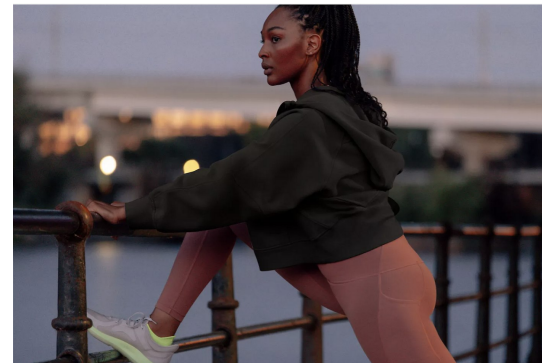

TOLU OLA

Height 5'7.5" / 172cm

Bust 36.5" / 93cm Waist 29" / 74cm Hips 43.5" / 110cm Dress 8 - 10 US / 38 - 40 EU / 10 - 12

UK Shoes 9.5 US / 40.5 EU / 7 UK

Hair Black Eyes Brown

anm
MANAGEMENT

1159 Dundas St. E, #148 Toronto, ON M4M 3N9

Email: info@anm-mgmt.com Tel: 1.416.792.0357

www.anm-mgmt.com