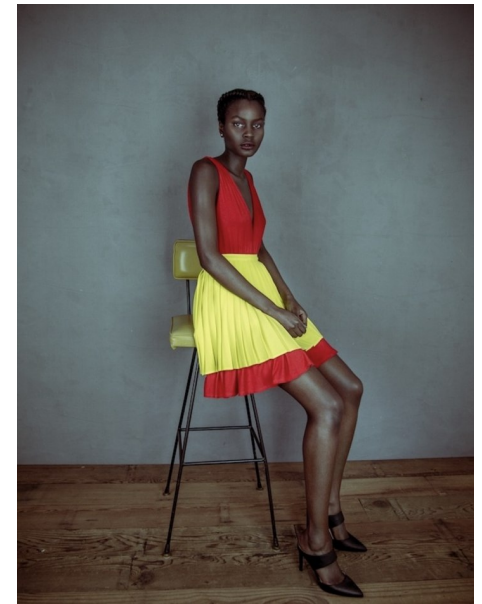

LOU DENG

Height 5'9.5" / 176cm

Bust 34" / 86cm Cup C Waist 24" / 61cm Hips 36.5" / 93cm Dress 4 US / 34 EU / 6

UK Shoes 10 US / 41 EU / 7 UK

Hair Black Eyes Brown

anm
MANAGEMENT

1159 Dundas St. E, #148 Toronto, ON M4M 3N9

Email: info@anm-mgmt.com Tel: 1.416.792.0357

www.anm-mgmt.com