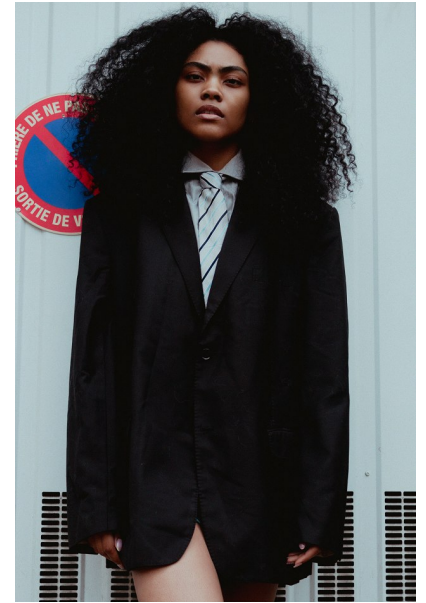

AISHA CHLOE

Height 5'10" / 178cm

Bust 31" / 79cm Waist 26" / 66cm Hips 35" / 89cm Dress 4 US / 34 EU / 6 UK Shoes 9 US / 40 EU / 6.5 UK

Hair Black Eyes Brown

anm
MANAGEMENT

1159 Dundas St. E, #148 Toronto, ON M4M 3N9
Email: info@anm-mgmt.com Tel: 1.416.792.0357
www.anm-mgmt.com