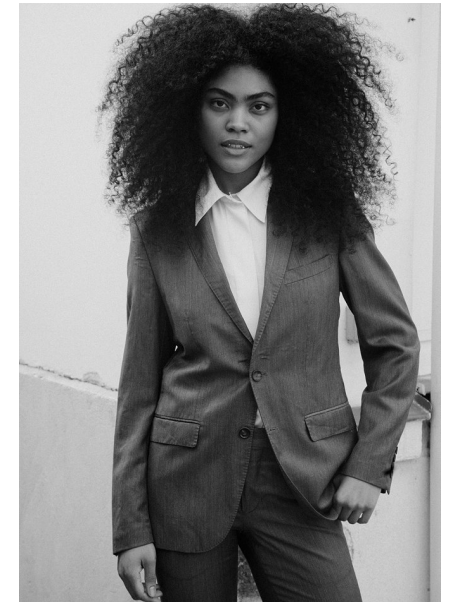

AISHA CHLOE

Height 5'10" / 178cm

Bust 31" / 79cm Waist 26" / 66cm Hips 35" / 89cm Dress 4 US / 34 EU / 6 UK Shoes 9 US / 40 EU / 6.5 UK

Hair Black Eyes Brown

anm
MANAGEMENT

1159 Dundas St. E, #148 Toronto, ON M4M 3N9
Email: info@anm-mgmt.com Tel: 1.416.792.0357
www.anm-mgmt.com