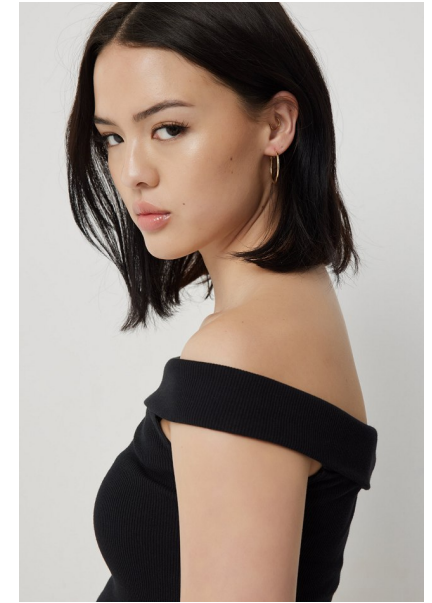

SYDNEY OBST

Height 5'8" / 173cm

Bust 33" / 84cm Waist 27" / 69cm Hips 40" / 102cm Dress 6 - 8 US / 36 - 38 EU / 8 - 10

UK Shoes 8.5 US / 39.5 EU / 6 UK

Hair *Dark Brown* Eyes *Brown*

anm
MANAGEMENT

1159 Dundas St. E, #148 Toronto, ON M4M 3N9
Email: info@anm-mgmt.com Tel: 1.416.792.0357

www.anm-mgmt.com