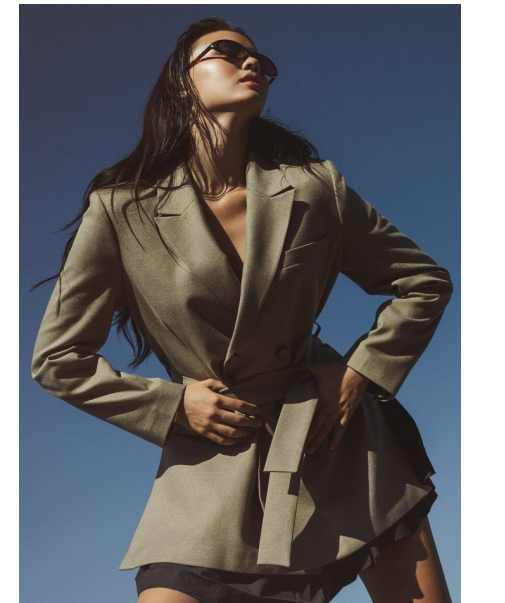

SYDNEY OBST

Height 5'8" / 173cm

Bust 33" / 84cm Waist 27" / 69cm Hips 40" / 102cm Dress 6 - 8 US / 36 - 38 EU / 8 - 10

UK Shoes 8.5 US / 39.5 EU / 6 UK

Hair *Dark Brown* Eyes *Brown*

anm
MANAGEMENT

1159 Dundas St. E, #148 Toronto, ON M4M 3N9
Email: info@anm-mgmt.com Tel: 1.416.792.0357

www.anm-mgmt.com