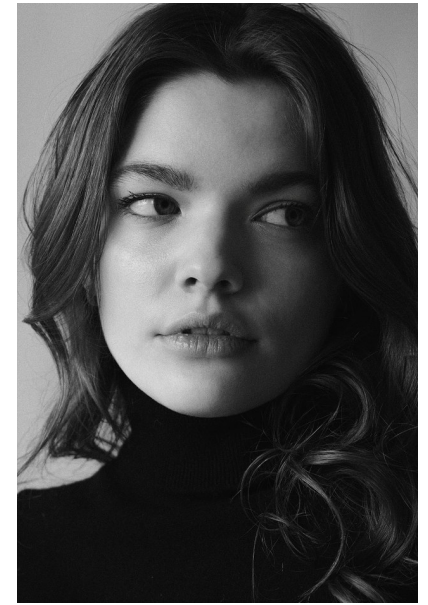

## EVELYN WISEBOURT

Height 5'9.5" / 176cm

Bust 33.5" / 85cm Waist 26" / 66cm Hips 36" / 92cm Dress 4 - 6 US / 34 - 36 EU / 6 - 8

UK Shoes 9.5 US / 40.5 EU / 7 UK

Hair Dark Blonde Eyes Blue

**anm**  
MANAGEMENT