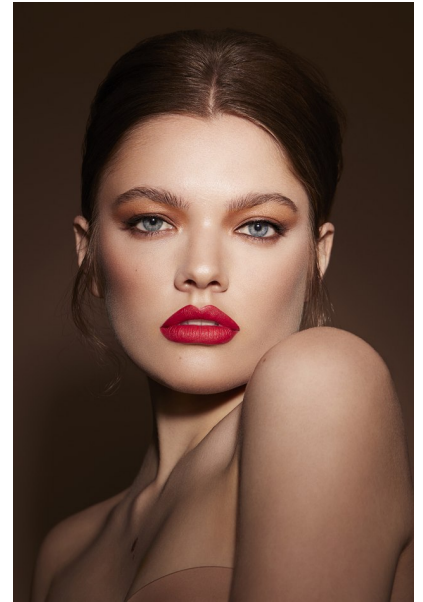

EVELYN WISEBOURT

Height 5'9.5" / 176cm

Bust 33.5" / 85cm Waist 26" / 66cm Hips 36" / 92cm Dress 4 - 6 US / 34 - 36 EU / 6 - 8

UK Shoes 9.5 US / 40.5 EU / 7 UK

Hair Dark Blonde Eyes Blue

anm
MANAGEMENT

1159 Dundas St. E, #148 Toronto, ON M4M 3N9
Email: info@anm-mgmt.com Tel: 1.416.792.0357
www.anm-mgmt.com