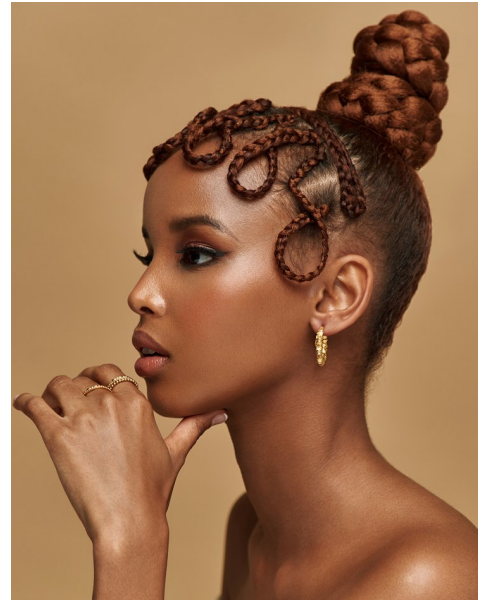

IDIL SALAH

Height 5'6.5" / 169cm

Bust 34" / 86cm Cup A Waist 27" / 69cm Hips 38" / 96cm Dress 4 - 6 US / 34 - 36 EU / 6 - 8

UK Shoes 8 US / 39 EU / 6 UK

Hair Black Eyes Brown

anm
MANAGEMENT

1159 Dundas St. E, #148 Toronto, ON M4M 3N9
Email: info@anm-mgmt.com Tel: 1.416.792.0357
www.anm-mgmt.com

look&feel 72

IDIL SALAH

Height 5'6.5" / 169cm

Bust 34" / 86cm Cup A Waist 27" / 69cm Hips 38" / 96cm Dress 4 - 6 US / 34 - 36 EU / 6 - 8

UK Shoes 8 US / 39 EU / 6 UK

Hair Black Eyes Brown

anm
MANAGEMENT

1159 Dundas St. E, #148 Toronto, ON M4M 3N9