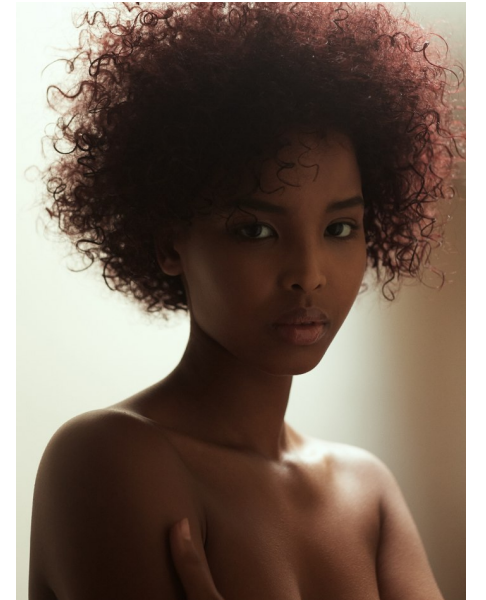

IDIL SALAH

Height 5'6.5" / 169cm

Bust 34" / 86cm Cup A Waist 27" / 69cm Hips 38" / 96cm Dress 4 - 6 US / 34 - 36 EU / 6 - 8

UK Shoes 8 US / 39 EU / 6 UK

Hair Black Eyes Brown

anm
MANAGEMENT

1159 Dundas St. E, #148 Toronto, ON M4M 3N9
Email: info@anm-mgmt.com Tel: 1.416.792.0357
www.anm-mgmt.com

look&feel 72

IDIL SALAH

Height 5'6.5" / 169cm

Bust 34" / 86cm Cup A Waist 27" / 69cm Hips 38" / 96cm Dress 4 - 6 US / 34 - 36 EU / 6 - 8

UK Shoes 8 US / 39 EU / 6 UK

Hair Black Eyes Brown

anm
MANAGEMENT

1159 Dundas St. E, #148 Toronto, ON M4M 3N9