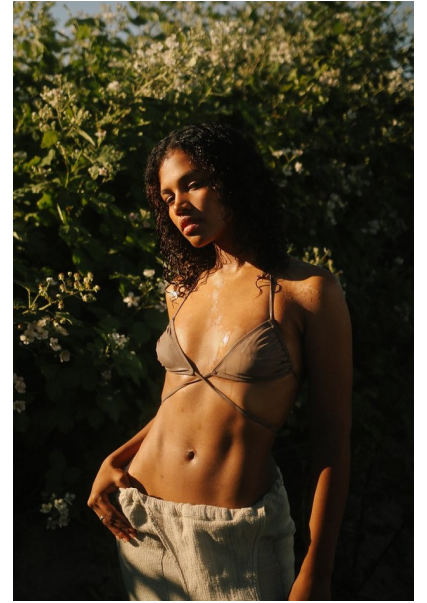

JANNAYA RYSER

Height 5'8" / 173cm

Bust 35" / 89cm Cup B Waist 25.5" / 65cm Hips 39" / 99cm Dress 4 - 6 US / 34 - 36 EU / 6 - 8

UK Shoes 10 US / 41 EU / 7 UK

Hair Brown Eyes Brown

anm

MANAGEMENT

1159 Dundas St. E, #148 Toronto, ON M4M 3N9

Email: info@anm-mgmt.com Tel: 1.416.792.0357

www.anm-mgmt.com