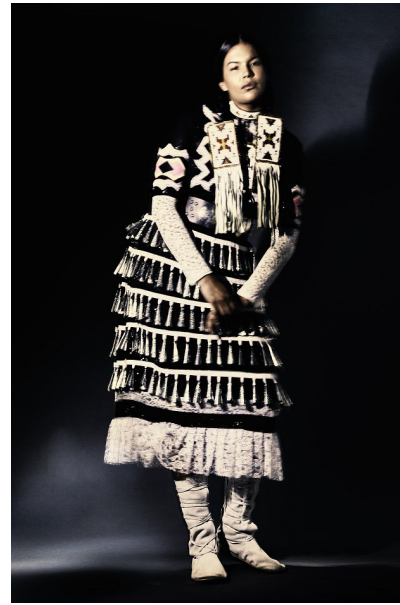

ELLYN JADE

Height 5'9.5" / 176cm

Bust 41" / 104cm Waist 35" / 89cm Hips 41" / 104cm Dress 10 - 12 US / 40 - 42 EU / 12 - 14

UK Shoes 8.5 US / 39.5 EU / 6 UK

Hair Brown Eyes Brown

anm
MANAGEMENT

1159 Dundas St. E, #148 Toronto, ON M4M 3N9

Email: info@anm-mgmt.com Tel: 1.416.792.0357

www.anm-mgmt.com