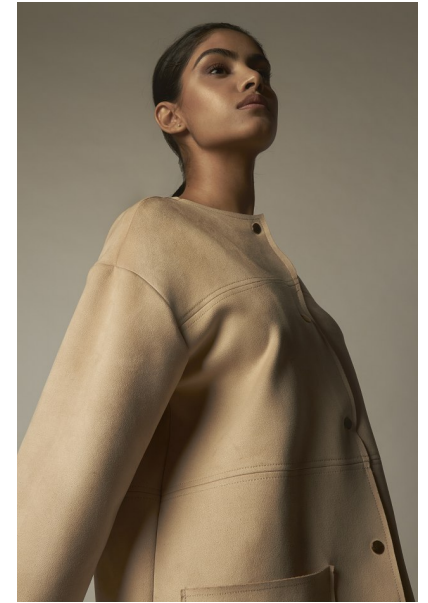

TANVI MALHI

Height 5'9" / 175cm

Bust 32" / 81cm Cup B Waist 25" / 64cm Hips 36" / 92cm Shoes 8.5 US / 39.5 EU / 6 UK

Hair Black Eyes Brown

anm
MANAGEMENT

1159 Dundas St. E, #148 Toronto, ON M4M 3N9

Email: info@anm-mgmt.com Tel: 1.416.792.0357

www.anm-mgmt.com