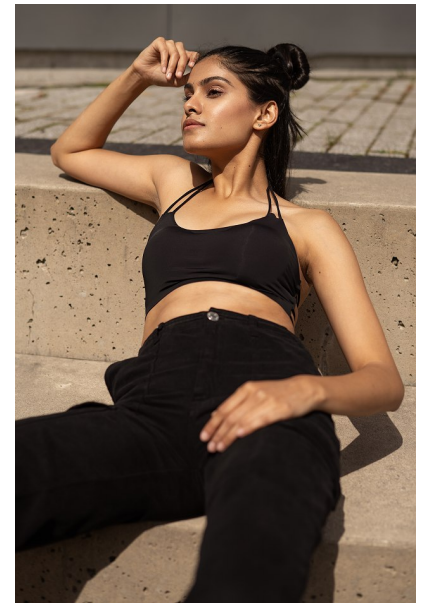

TANVI MALHI

Height 5'9" / 175cm

Bust 32" / 81cm Cup B Waist 25" / 64cm Hips 36" / 92cm Shoes 8.5 US / 39.5 EU / 6 UK

Hair Black Eyes Brown

anm
MANAGEMENT

1159 Dundas St. E, #148 Toronto, ON M4M 3N9

Email: info@anm-mgmt.com Tel: 1.416.792.0357

www.anm-mgmt.com