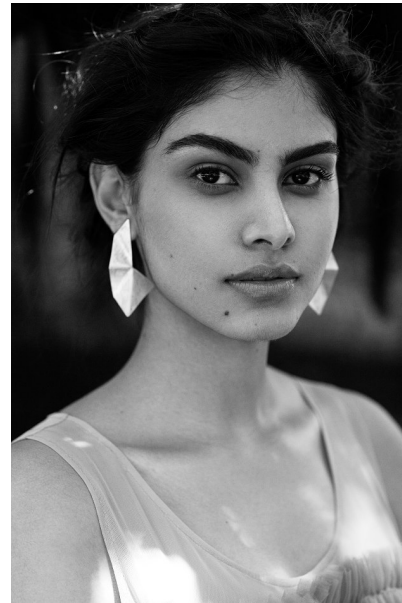

TANVI MALHI

Height 5'9" / 175cm

Bust 32" / 81cm Cup B Waist 25" / 64cm Hips 36" / 92cm Shoes 8.5 US / 39.5 EU / 6 UK

Hair Black Eyes Brown

anm
MANAGEMENT

1159 Dundas St. E, #148 Toronto, ON M4M 3N9

Email: info@anm-mgmt.com Tel: 1.416.792.0357

www.anm-mgmt.com