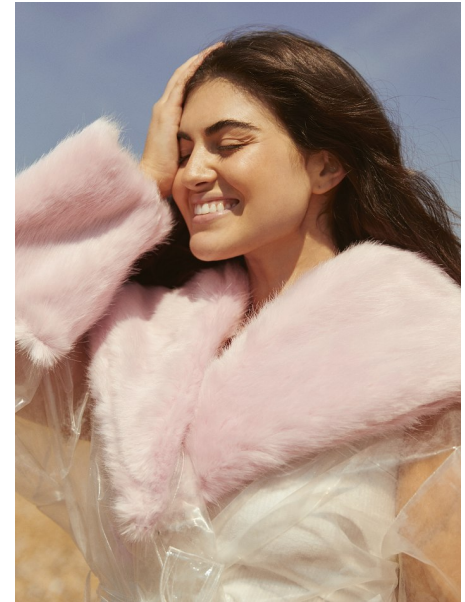

GENEVE BENATAR

Height 5'9" / 175cm

Bust 38" / 97cm Cup DD Waist 31" / 79cm Hips 44" / 112cm Dress 12 - 14 US / 42 - 44
EU / 14 - 16 UK Shoes 9 US / 40 EU / 6.5 UK

Hair Brown Eyes Brown

anm
MANAGEMENT

1159 Dundas St. E, #148 Toronto, ON M4M 3N9
Email: info@anm-mgmt.com Tel: 1.416.792.0357
www.anm-mgmt.com