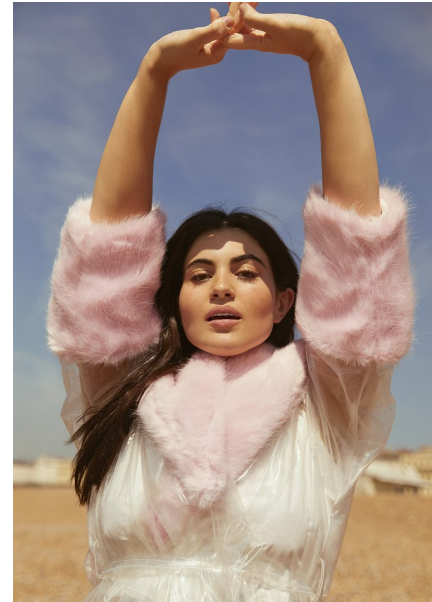

GENEVE BENATAR

Height 5'9" / 175cm

Bust 38" / 97cm Cup DD Waist 31" / 79cm Hips 44" / 112cm Dress 12 - 14 US / 42 - 44
EU / 14 - 16 UK Shoes 9 US / 40 EU / 6.5 UK

Hair Brown Eyes Brown

anm
MANAGEMENT

1159 Dundas St. E, #148 Toronto, ON M4M 3N9
Email: info@anm-mgmt.com Tel: 1.416.792.0357
www.anm-mgmt.com