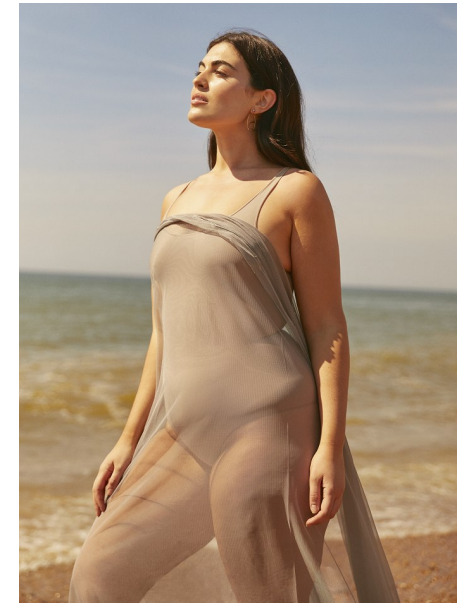

GENEVE BENATAR

Height 5'9" / 175cm

Bust 38" / 97cm Cup DD Waist 31" / 79cm Hips 44" / 112cm Dress 12 - 14 US / 42 - 44
EU / 14 - 16 UK Shoes 9 US / 40 EU / 6.5 UK

Hair Brown Eyes Brown

anm
MANAGEMENT

1159 Dundas St. E, #148 Toronto, ON M4M 3N9
Email: info@anm-mgmt.com Tel: 1.416.792.0357
www.anm-mgmt.com