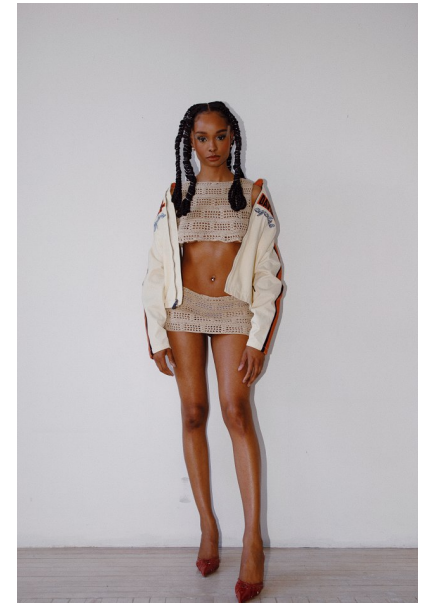

ELLE PATTERSON

Height 5'8" / 173cm

Bust 32" / 81cm Waist 27.5" / 70cm Hips 39" / 99cm Dress 4 - 6 US / 34 - 36 EU / 6 - 8

UK Shoes 8.5 US / 39.5 EU / 6 UK

Hair Black Eyes Brown

anm
MANAGEMENT

1159 Dundas St. E, #148 Toronto, ON M4M 3N9

Email: info@anm-mgmt.com Tel: 1.416.792.0357

www.anm-mgmt.com

ELLE PATTERSON

Height 5'8" / 173cm

Bust 32" / 81cm Waist 27.5" / 70cm Hips 39" / 99cm Dress 4 - 6 US / 34 - 36 EU / 6 - 8

UK Shoes 8.5 US / 39.5 EU / 6 UK