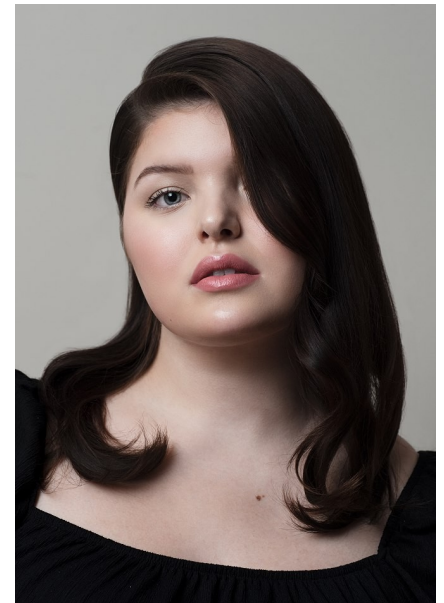

KAMERYN BECKER

Height 5'9" / 175cm

Bust 46" / 117cm Cup DD Waist 38" / 96cm Hips 49" / 124cm Dress 14 - 16 US / 44 - 46 EU / 16 - 18

UK Shoes 10 US / 41 EU / 7 UK

Hair Brown Eyes Blue

anm
MANAGEMENT

1159 Dundas St. E, #148 Toronto, ON M4M 3N9
Email: info@anm-mgmt.com Tel: 1.416.792.0357
www.anm-mgmt.com

54

Natural Beauty | JULY 2020

MALVIE

MALVIE

Natural Beauty | JULY 2020

55

KAMERYN BECKER

Height 5'9" / 175cm