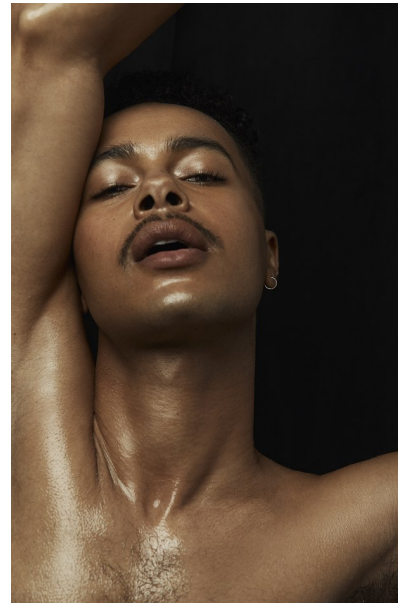

ELIJAH DANIS

Height 6'1.5" / 186cm

Chest 37" / 94cm Waist 29" / 74cm Inseam 34" / 86cm Suit 39" / 99cm / 49 Shoes 10 US / 26.5

EU / 9 UK(kids)

Hair Brown Eyes Brown

anm
MANAGEMENT

1159 Dundas St. E, #148 Toronto, ON M4M 3N9

Email: info@anm-mgmt.com Tel: 1.416.792.0357

www.anm-mgmt.com

ELIJAH DANIS

Height 6'1.5" / 186cm

Chest 37" / 94cm Waist 29" / 74cm Inseam 34" / 86cm Suit 39" / 99cm / 49 Shoes 10 US / 26.5

EU / 9 UK(kids)

Hair Brown Eyes Brown