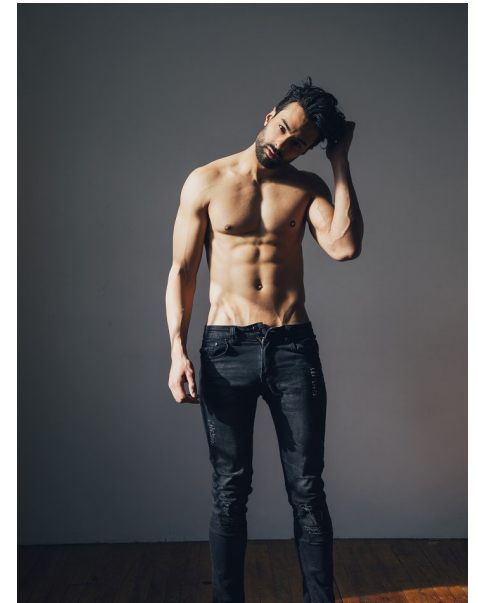

HARRY JOHAL

Height 6'1.5" / 187cm

Chest 38" / 96cm Waist 29.5" / 75cm Inseam 34" / 86cm Suit 40" / 101cm / 50 Shoes 11

US / 45.5 EU / 10.5 UK

Hair Black Eyes Brown

anm
MANAGEMENT

1159 Dundas St. E, #148 Toronto, ON M4M 3N9

Email: info@anm-mgmt.com Tel: 1.416.792.0357

www.anm-mgmt.com

HARRY JOHAL

Height 6'1.5" / 187cm

Chest 38" / 96cm Waist 29.5" / 75cm Inseam 34" / 86cm Suit 40" / 101cm / 50 Shoes 11

US / 45.5 EU / 10.5 UK

Hair Black Eyes Brown