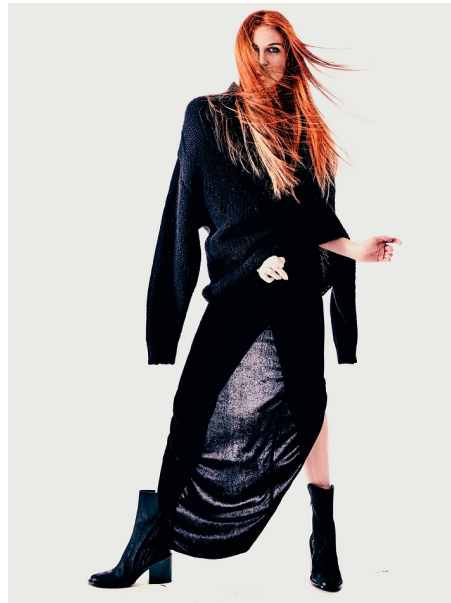

BEATRIX PAUSEY

Height 5'7" / 170cm

Bust 29" / 74cm Cup B Waist 23.5" / 60cm Hips 34" / 86cm Dress 00 - 0 US / 28 - 30 EU / 0 - 2 UK Shoes 8 US / 39 EU / 6 UK

Hair Red Eyes Blue

anm

MANAGEMENT

1159 Dundas St. E, #148 Toronto, ON M4M 3N9
Email: info@anm-mgmt.com Tel: 1.416.792.0357
www.anm-mgmt.com

BEATRIX PAUSEY

Height 5'7" / 170cm

Bust 29" / 74cm Cup B Waist 23.5" / 60cm Hips 34" / 86cm Dress 00 - 0 US / 28 - 30 EU / 0 - 2

UK Shoes 8 US / 39 EU / 6 UK

Hair Red Eyes Blue

anm
MANAGEMENT

1159 Dundas St. E, #148 Toronto, ON M4M 3N9