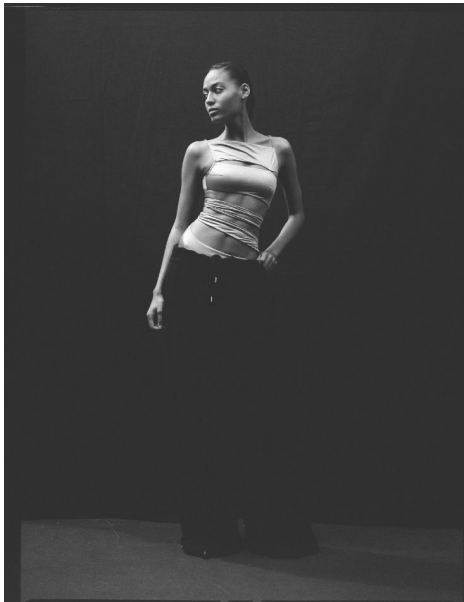

MAYA COLE

Height 5'10" / 178cm

Bust 32" / 81cm Cup B Waist 24" / 61cm Hips 35" / 89cm Dress 2 US / 32 EU / 4 UK Shoes 9

US / 40 EU / 6.5 UK

Hair Brown Eyes Brown

anm
MANAGEMENT

1159 Dundas St. E, #148 Toronto, ON M4M 3N9

Email: info@anm-mgmt.com Tel: 1.416.792.0357

www.anm-mgmt.com

MAYA COLE

Height 5'10" / 178cm

Bust 32" / 81cm Cup B Waist 24" / 61cm Hips 35" / 89cm Dress 2 US / 32 EU / 4 UK Shoes 9

US / 40 EU / 6.5 UK

Hair Brown Eyes Brown