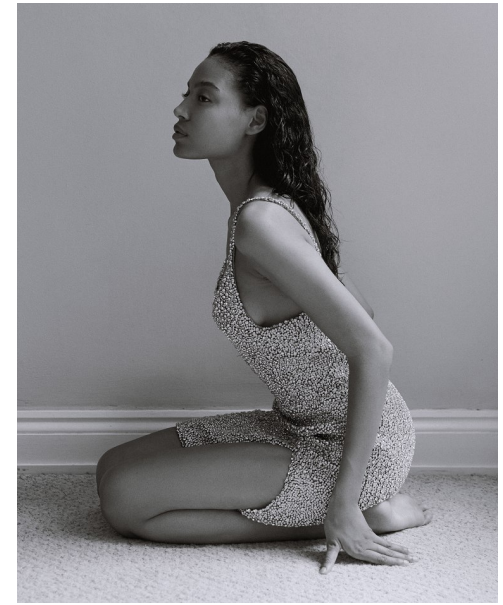

MAYA COLE

Height 5'10" / 178cm

Bust 32" / 81cm Cup B Waist 24" / 61cm Hips 35" / 89cm Dress 2 US / 32 EU / 4 UK Shoes 9

US / 40 EU / 6.5 UK

Hair Brown Eyes Brown

anm
MANAGEMENT

1159 Dundas St. E, #148 Toronto, ON M4M 3N9

Email: info@anm-mgmt.com Tel: 1.416.792.0357

www.anm-mgmt.com

MAYA COLE

Height 5'10" / 178cm

Bust 32" / 81cm Cup B Waist 24" / 61cm Hips 35" / 89cm Dress 2 US / 32 EU / 4 UK Shoes 9

US / 40 EU / 6.5 UK

Hair Brown Eyes Brown