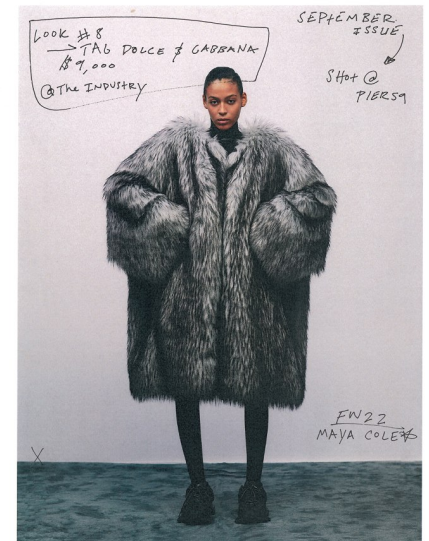

MAYA COLE

Height 5'10" / 178cm

Bust 32" / 81cm Cup B Waist 24" / 61cm Hips 35" / 89cm Dress 2 US / 32 EU / 4 UK Shoes 9

US / 40 EU / 6.5 UK

Hair Brown Eyes Brown

anm
MANAGEMENT

1159 Dundas St. E, #148 Toronto, ON M4M 3N9

Email: info@anm-mgmt.com Tel: 1.416.792.0357

www.anm-mgmt.com

MAYA COLE

Height 5'10" / 178cm

Bust 32" / 81cm Cup B Waist 24" / 61cm Hips 35" / 89cm Dress 2 US / 32 EU / 4 UK Shoes 9

US / 40 EU / 6.5 UK

Hair Brown Eyes Brown