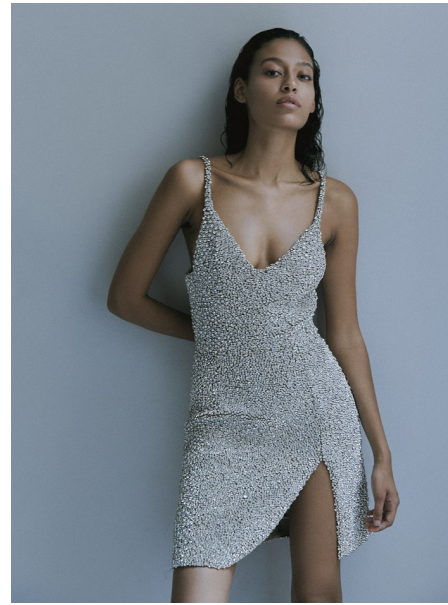

MAYA COLE

Height 5'10" / 178cm

Bust 32" / 81cm Cup B Waist 24" / 61cm Hips 35" / 89cm Dress 2 US / 32 EU / 4 UK Shoes 9

US / 40 EU / 6.5 UK

Hair Brown Eyes Brown

anm
MANAGEMENT

1159 Dundas St. E, #148 Toronto, ON M4M 3N9

Email: info@anm-mgmt.com Tel: 1.416.792.0357

www.anm-mgmt.com

MAYA COLE

Height 5'10" / 178cm

Bust 32" / 81cm Cup B Waist 24" / 61cm Hips 35" / 89cm Dress 2 US / 32 EU / 4 UK Shoes 9

US / 40 EU / 6.5 UK

Hair Brown Eyes Brown