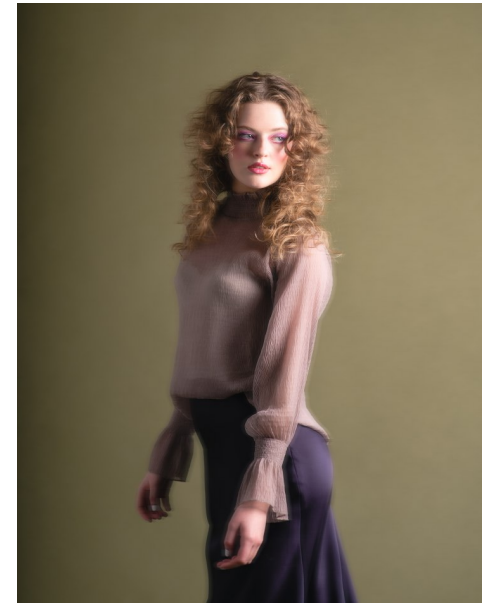

ELLE TEAHEN

Height 5'9" / 175cm

Bust 35" / 89cm Waist 27" / 69cm Hips 36" / 92cm Dress 2 US / 32 EU / 4 UK Shoes 9 US / 40 EU / 6.5 UK

Hair *Strawberry Blonde* Eyes *Blue*

anm
MANAGEMENT

1159 Dundas St. E, #148 Toronto, ON M4M 3N9
Email: info@anm-mgmt.com Tel: 1.416.792.0357
www.anm-mgmt.com

ELLE TEAHEN

Height 5'9" / 175cm

Bust 35" / 89cm Waist 27" / 69cm Hips 36" / 92cm Dress 2 US / 32 EU / 4 UK Shoes 9 US / 40 EU / 6.5 UK

Hair Strawberry Blonde Eyes Blue

anm
MANAGEMENT

1159 Dundas St. E, #148 Toronto, ON M4M 3N9
Email: info@anm-mgmt.com Tel: 1.416.792.0357
www.anm-mgmt.com

ELLE TEAHEN

Height *5'9" / 175cm*

Bust *35" / 89cm* Waist *27" / 69cm* Hips *36" / 92cm* Dress *2 US / 32 EU / 4 UK* Shoes *9 US / 40 EU / 6.5 UK*

Hair *Strawberry Blonde* Eyes *Blue*

anm
MANAGEMENT

1159 Dundas St. E, #148 Toronto, ON M4M 3N9
Email: info@anm-mgmt.com Tel: 1.416.792.0357
www.anm-mgmt.com