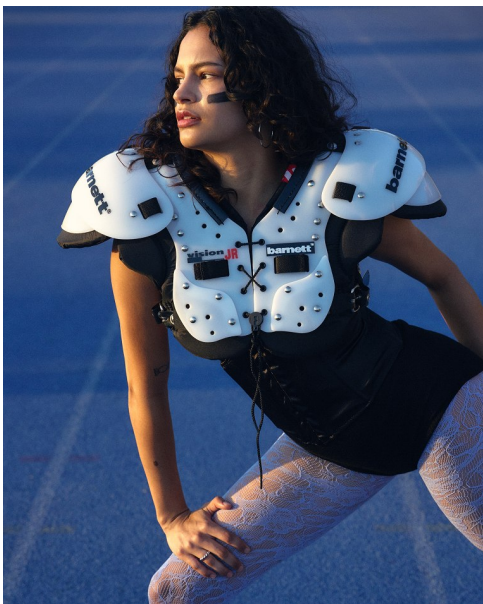

JESSICA BINNS

Height 5'6" / 168cm

Bust 32.5" / 83cm Waist 26.5" / 67cm Hips 37.5" / 95cm Dress 4 US / 34 EU / 6 UK Shoes 7.5

US / 38.5 EU / 5.5 UK

Hair Brown Eyes Brown

anm
MANAGEMENT

1159 Dundas St. E, #148 Toronto, ON M4M 3N9

Email: info@anm-mgmt.com Tel: 1.416.792.0357

www.anm-mgmt.com