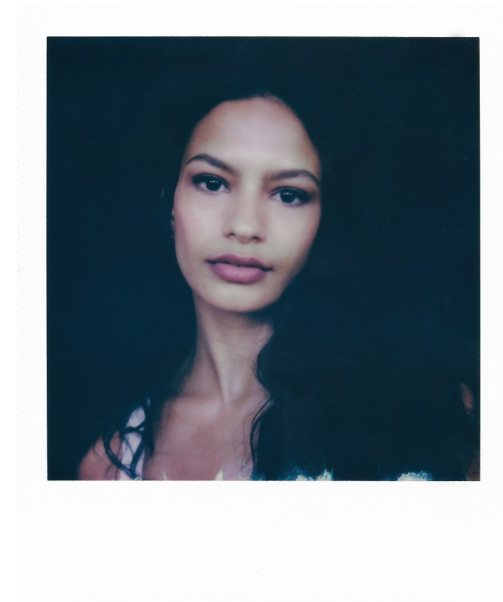

# JESSICA BINNS

Height 5'6" / 168cm

Bust 32.5" / 83cm Waist 26.5" / 67cm Hips 37.5" / 95cm Dress 4 US / 34 EU / 6 UK Shoes 7.5

US / 38.5 EU / 5.5 UK

Hair Brown Eyes Brown

**anm**  
MANAGEMENT

1159 Dundas St. E, #148 Toronto, ON M4M 3N9

## JESSICA BINNS

Height 5'6" / 168cm

Bust 32.5" / 83cm Waist 26.5" / 67cm Hips 37.5" / 95cm Dress 4 US / 34 EU / 6 UK Shoes 7.5

US / 38.5 EU / 5.5 UK

Hair Brown Eyes Brown

**anm**  
MANAGEMENT

1159 Dundas St. E, #148 Toronto, ON M4M 3N9