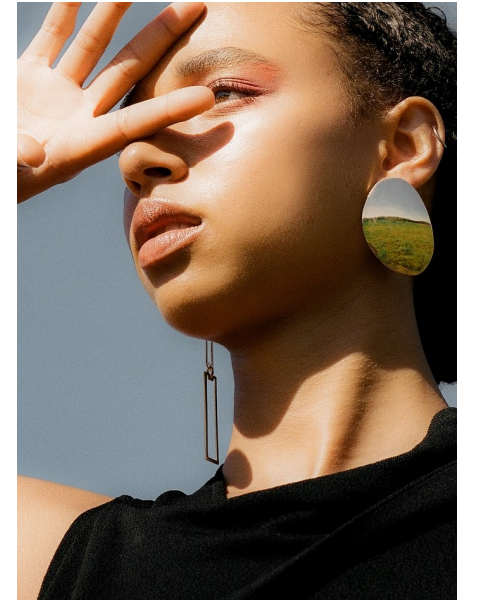

## TRISTAN HARTFIEL

Height 5'10" / 178cm

Bust 31.5" / 80cm Cup B Waist 23.5" / 60cm Hips 35" / 89cm Dress 4 US / 34 EU / 6

UK Shoes 9.5 US / 40.5 EU / 7 UK

Hair Brown Eyes Brown

**anm**  
MANAGEMENT

1159 Dundas St. E, #148 Toronto, ON M4M 3N9

# TRISTAN HARTFIEL

Height 5'10" / 178cm

Bust 31.5" / 80cm Cup B Waist 23.5" / 60cm Hips 35" / 89cm Dress 4 US / 34 EU / 6

UK Shoes 9.5 US / 40.5 EU / 7 UK

Hair Brown Eyes Brown

**anm**  
MANAGEMENT

1159 Dundas St. E, #148 Toronto, ON M4M 3N9  
Email: info@anm-mgmt.com Tel: 1.416.792.0357  
www.anm-mgmt.com