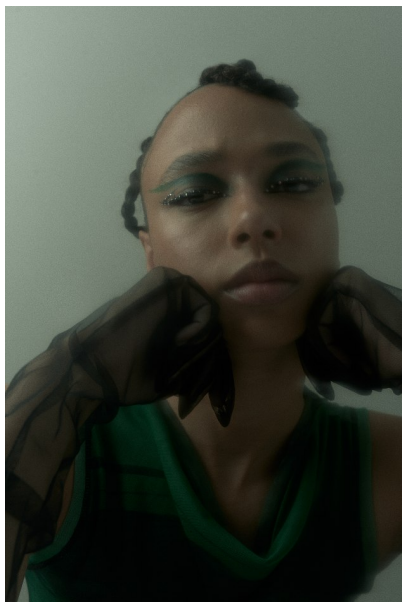

TRISTAN HARTFIEL

Height 5'10" / 178cm

Bust 31.5" / 80cm Cup B Waist 23.5" / 60cm Hips 35" / 89cm Dress 4 US / 34 EU / 6

UK Shoes 9.5 US / 40.5 EU / 7 UK

Hair Brown Eyes Brown

anm
MANAGEMENT

1159 Dundas St. E, #148 Toronto, ON M4M 3N9
Email: info@anm-mgmt.com Tel: 1.416.792.0357
www.anm-mgmt.com