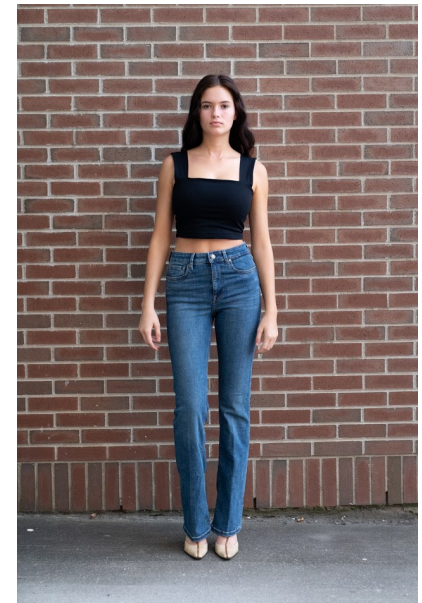

MALORY FORTIN

Height 5'9" / 175cm

Bust 34" / 86cm Waist 25" / 63cm Hips 37" / 94cm Shoes 9 US / 25.5 EU / 8 UK(kids)

Hair *Dark Brown* Eyes *Brown*

anm
MANAGEMENT

1159 Dundas St. E, #148 Toronto, ON M4M 3N9
Email: info@anm-mgmt.com Tel: 1.416.792.0357
www.anm-mgmt.com