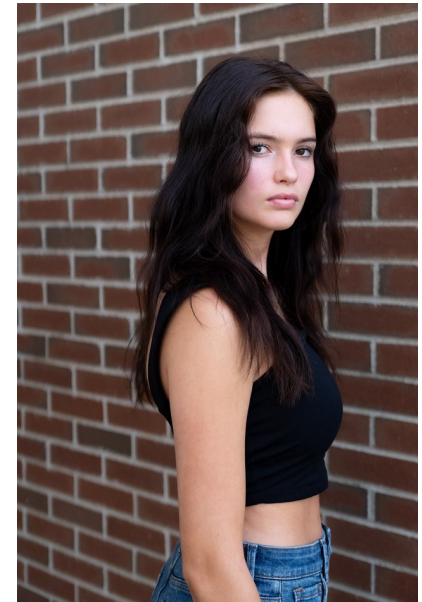

MALORY FORTIN

Height 5'9" / 175cm

Bust 34" / 86cm Waist 25" / 63cm Hips 37" / 94cm Shoes 9 US / 25.5 EU / 8 UK(kids)

Hair *Dark Brown* Eyes *Brown*

anm
MANAGEMENT

1159 Dundas St. E, #148 Toronto, ON M4M 3N9
Email: info@anm-mgmt.com Tel: 1.416.792.0357
www.anm-mgmt.com