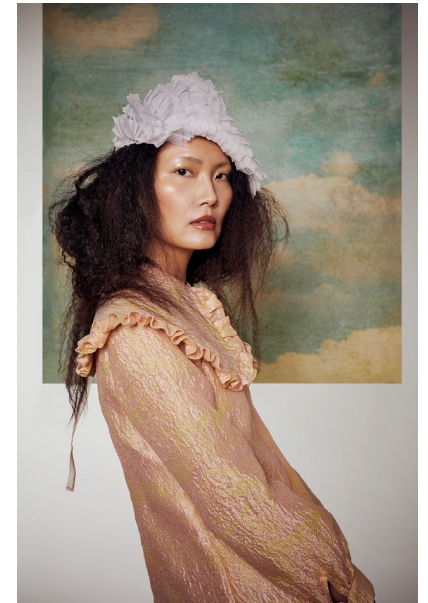

## ALEXA WU

Height 5'10" / 178cm

Bust 33" / 84cm Cup B Waist 24" / 61cm Hips 35" / 89cm Dress 0 - 2 US / 30 - 32 EU / 2 - 4

UK Shoes 8 US / 39 EU / 6 UK

Hair Dark Brown Eyes Dark Brown

**anm**  
MANAGEMENT