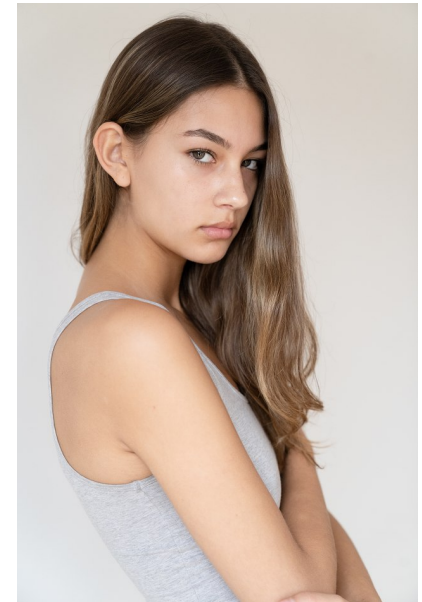

ABBIE KNOWLES

Height 5'10" / 178cm

Bust 31" / 79cm Waist 24.5" / 62cm Hips 34" / 86cm Dress 0 - 2 US / 30 - 32 EU / 2 - 4

UK Shoes 8.5 US / 39.5 EU / 6 UK

Hair Brown Eyes Hazel

anm
MANAGEMENT

1159 Dundas St. E, #148 Toronto, ON M4M 3N9
Email: info@anm-mgmt.com Tel: 1.416.792.0357
www.anm-mgmt.com