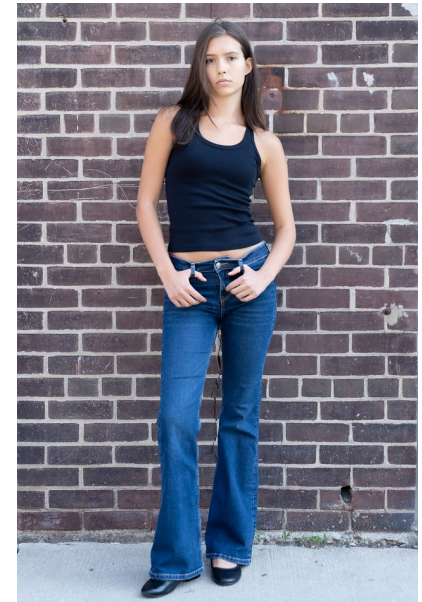

STELLA COOK

Height 5'8" / 173cm

Bust 30.5" / 77cm Waist 23" / 58cm Hips 35" / 89cm Dress 0 US / 30 EU / 2 UK Shoes 8.5

US / 39.5 EU / 6 UK

Hair Brown Eyes Brown

anm
MANAGEMENT

1159 Dundas St. E, #148 Toronto, ON M4M 3N9
Email: info@anm-mgmt.com Tel: 1.416.792.0357
www.anm-mgmt.com