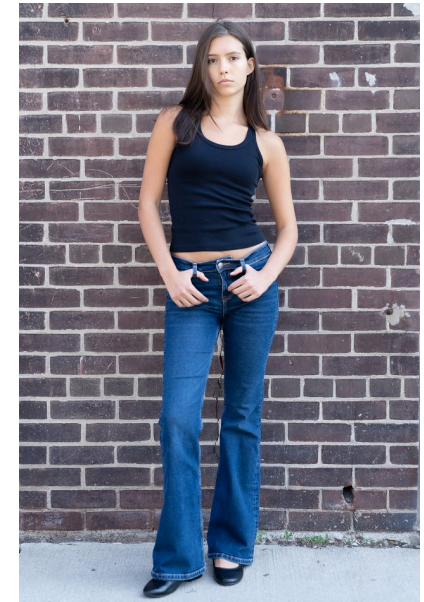

STELLA COOK

Height 5'8" / 173cm

Bust 30.5" / 77cm Waist 23" / 58cm Hips 35" / 89cm Dress 0 US / 30 EU / 2 UK Shoes 8.5

US / 39.5 EU / 6 UK

Hair Brown Eyes Brown

anm
MANAGEMENT

1159 Dundas St. E, #148 Toronto, ON M4M 3N9
Email: info@anm-mgmt.com Tel: 1.416.792.0357
www.anm-mgmt.com